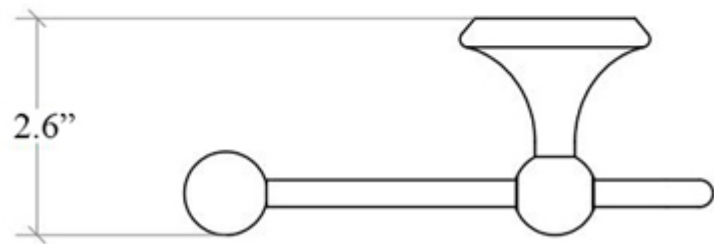

Product Specs Sheets

Collection
Venessia

Model |
Venessia 52908

Dimensions Metric

1 inch = 2.54 cm
1 inch = 25.4 mm

WS[®]
BATH
COLLECTIONS

1051 Lea Drive - Collegeville, PA 19426
Tel. 215 513 9400 - Fax 610 831 0215