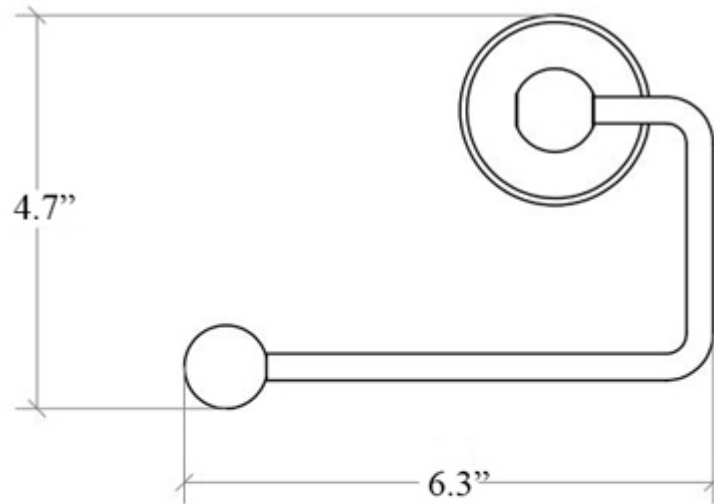

Product Specs Sheets

Collection
Venessia

Model |
Venessia 52908

Dimensions Metric

1 inch = 2.54 cm
1 inch = 25.4 mm

WS[®]
BATH
COLLECTIONS

1051 Lea Drive - Collegeville, PA 19426
Tel. 215 513 9400 - Fax 610 831 0215