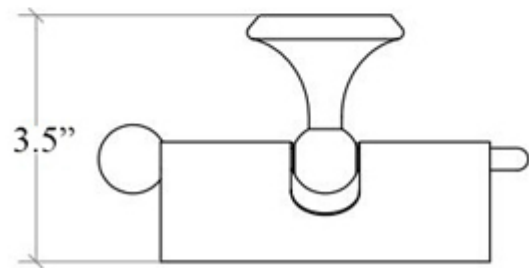

# Product Specs Sheets

Collection  
Venessia

Model |  
Venessia 52907

Dimensions Metric

*1 inch = 2.54 cm*

*1 inch = 25.4 mm*

**WS**<sup>®</sup>  
BATH  
COLLECTIONS

1051 Lea Drive - Collegeville, PA 19426  
Tel. 215 513 9400 - Fax 610 831 0215