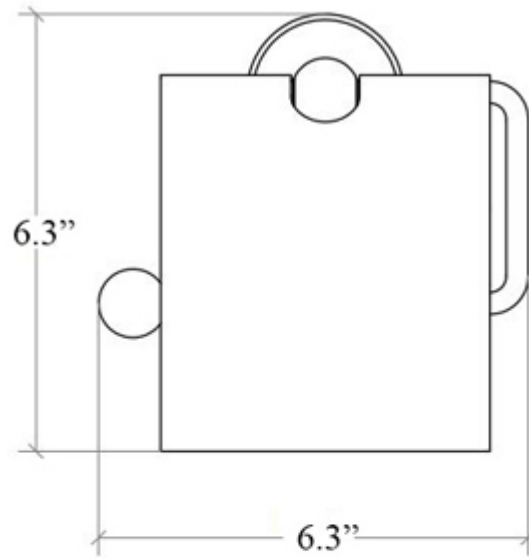

# Product Specs Sheets

Collection  
Venessia

Model |  
Venessia 52907

Dimensions Metric

*1 inch = 2.54 cm*

*1 inch = 25.4 mm*

**WS**<sup>®</sup>  
BATH  
COLLECTIONS

1051 Lea Drive - Collegeville, PA 19426  
Tel. 215 513 9400 - Fax 610 831 0215