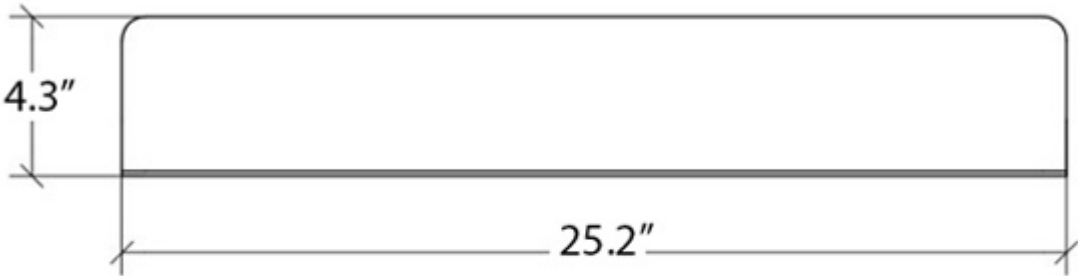

Features

- Bathroom Shelf
- Matte Black Finish
- Aluminum Base
- Wall Mount Installation
- Made in Italy

Curva 5143

SKU# | Option:

- Curva 5143.09 | White
- Curva 5143.18 | Matte Black

Finishes

-  Glossy White
-  Matte Black

<p>Collection Curva</p>	<p>Model Curva 5143</p>	<p>Dimensions Metric <i>1 inch = 2.54 cm</i> <i>1 inch = 25.4 mm</i></p>	 <p>1051 Lea Drive - Collegeville, PA 19426 Tel. 215 513 9400 - Fax 610 831 0215 www.ws bathcollections.com - info@ws bathcollectins.com</p>
------------------------------------	--------------------------------------	--	---

Product Specs Sheets

Collection
Curva

Model |
Curva 5143

Dimensions Metric
1 inch = 2.54 cm
1 inch = 25.4 mm

WS®
BATH
COLLECTIONS

1051 Lea Drive - Collegeville, PA 19426
Tel. 215 513 9400 - Fax 610 831 0215
www.ws bathcollections.com - info@ws bathcollectins.com