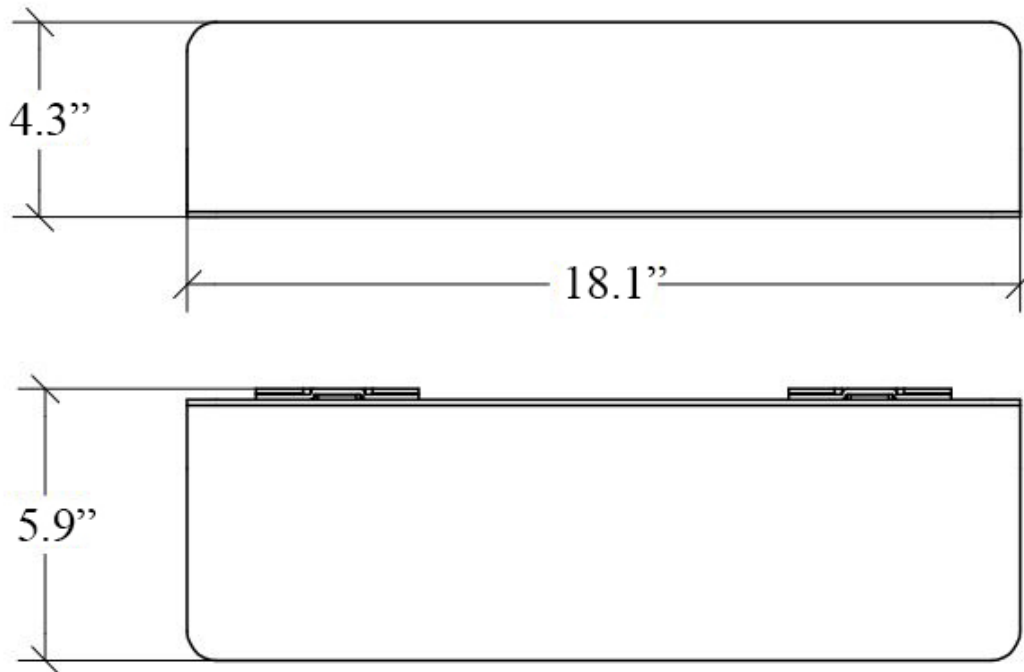

## Finishes

-  Glossy White
-  Matte Black

**Collection**  
Curva

**Model |**  
Curva 5142

Dimensions Metric

*1 inch = 2.54 cm*

*1 inch = 25.4 mm*

 **WS**<sup>®</sup>  
**BATH**  
**COLLECTIONS**

# Product Specs Sheets

Collection  
Curva

Model |  
Curva 5142

Dimensions Metric

*1 inch = 2.54 cm*  
*1 inch = 25.4 mm*

**WS**<sup>®</sup>  
**BATH**  
**COLLECTIONS**

1051 Lea Drive - Collegeville, PA 19426  
Tel. 215 513 9400 - Fax 610 831 0215