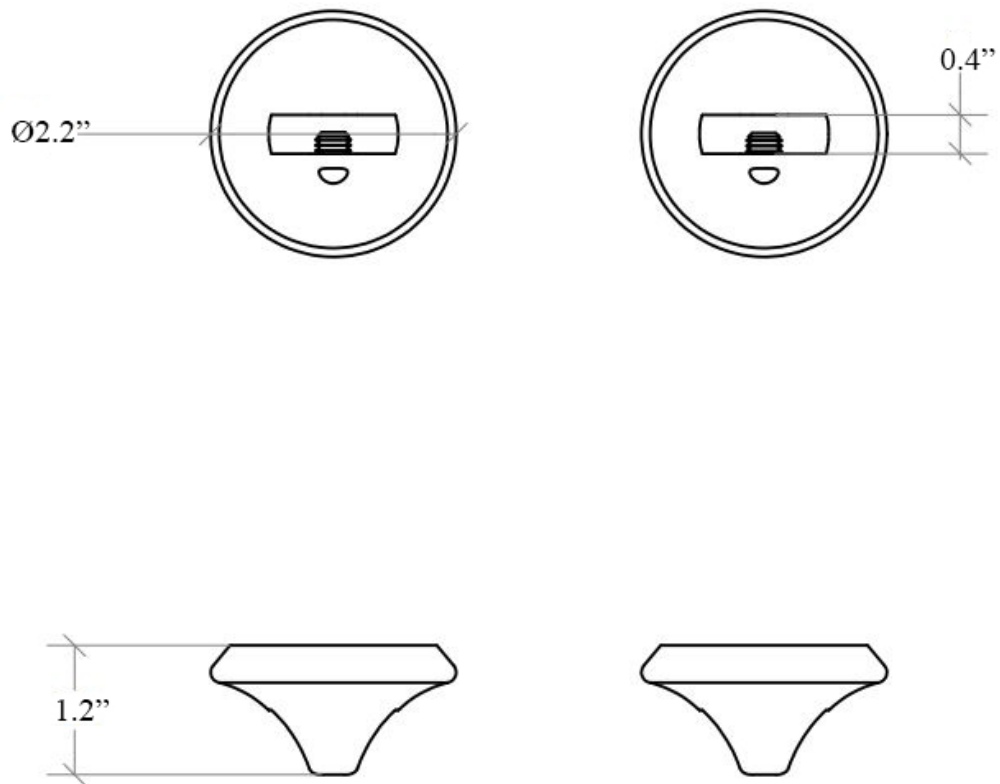

Product Specs Sheets

Collection
Venessia

Model |
Venessia 52932

Dimensions Metric

1 inch = 2.54 cm
1 inch = 25.4 mm

WS[®]
BATH
COLLECTIONS

1051 Lea Drive - Collegeville, PA 19426
Tel. 215 513 9400 - Fax 610 831 0215