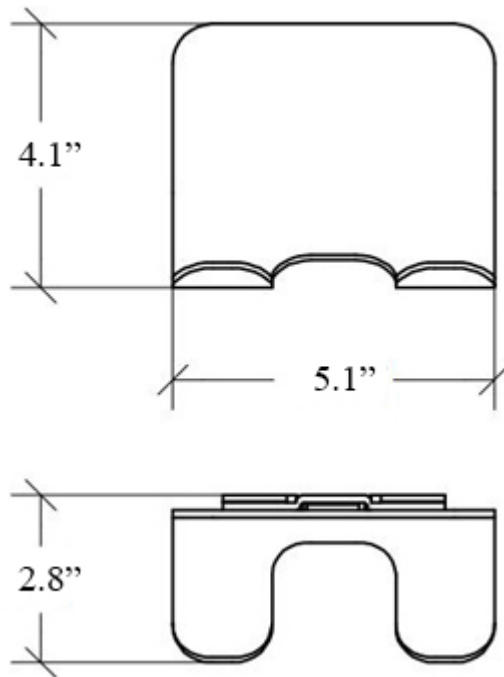

Features

- Double Towel Hook / Towel Holder
- Matte Black Finish
- Aluminum Base
- Wall Mount Installation
- Made in Italy

Curva 5150

SKU# | Option:

- Curva 5150.09 | White
- Curva 5150.18 | Matte Black

Finishes

-  Glossy White
-  Matte Black

Collection
Curva

Model |
Curva 5150

Dimensions Metric

1 inch = 2.54 cm

1 inch = 25.4 mm

 **WS**[®]
BATH
COLLECTIONS

1051 Lea Drive - Collegeville, PA 19426
Tel. 215 513 9400 - Fax 610 831 0215

www.ws bathcollections.com - info@ws bathcollectins.com

Product Specs Sheets

Collection
Curva

Model |
Curva 5150

Dimensions Metric

1 inch = 2.54 cm
1 inch = 25.4 mm

WS[®]
BATH
COLLECTIONS

1051 Lea Drive - Collegeville, PA 19426
Tel. 215 513 9400 - Fax 610 831 0215