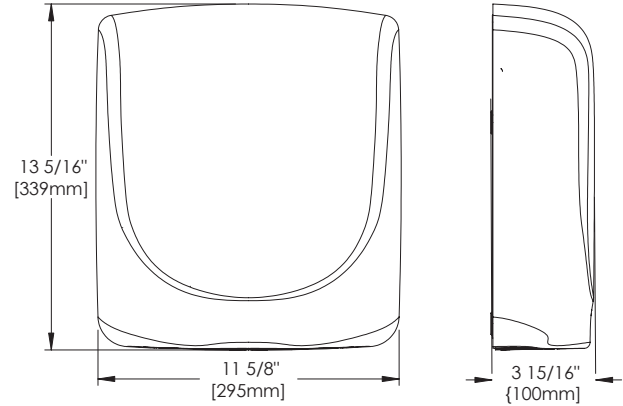

VERDEdri™ Hand Dryer

Hi-Speed Surface-Mounted ADA Compliant Hand Dryer

VERDEdri™ is a high speed, surface-mounted ADA compliant hand dryer featuring HEPA filtration system and antimicrobial technology. VERDEdri is extremely energy efficient utilizing only 950 watts of power. The adjustable two speed motor controls and global universal voltage features accommodate any commercial washroom environment.

Fast and Quiet - 12 second dry time. High intensity single port nozzle

Energy Efficient - Energy efficient utilizing only 950 watts of power

Hygienic - HEPA filter reduces contaminants in the air when hand drying

- SteriTouch® antimicrobial technology inhibiting the growth of bacteria, mold and fungus extending the dryer's service life

Universal Voltage (110-240 Volts)

Flexible - Adjustable two speed controls to customize drying time, sound level and energy savings

- Replaceable motor brushes extends product life

Easy Installation - • Simple surface mounted installation reduces installation costs

- Optional adapter kit for top-entry conduit

Electrical Specifications

	110-120 V / 208 V / 220-240 V
Amps	8.3
Watts	950
Hz	50/60 Hz

Performance

Air Speed	225 MPH
Air Flow	64 CFM
Air Temperature	130°F at an ambient temperature of 70°F.

Specifications