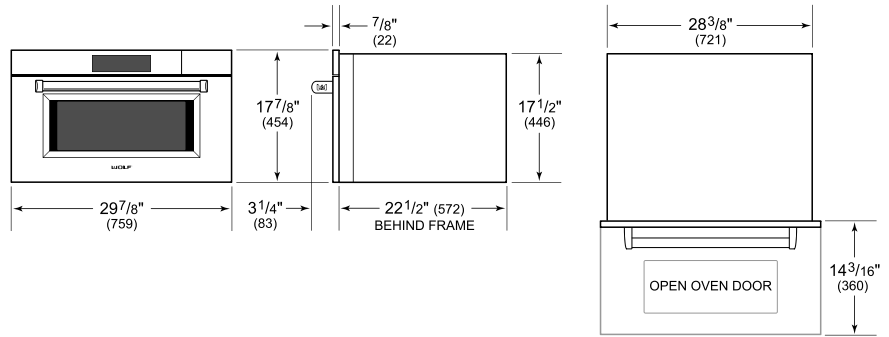

Solid Pan - 12 3/4" x 1 1/2" x 7"

Solid Pan - 24 3/4" x 1 3/8" x 14 1/2"

Standard Oven Rack

Temperature Probe

Accessories available through an authorized dealer.

For local dealer information, visit subzero-wolf.com/locator.

PRODUCT SPECIFICATIONS

Model	CSO3050PM/S/P
Dimensions	29 7/8"W x 17 7/8"H x 22 1/2"D
Oven Interior Dimensions	25 1/4"W x 10 3/4"H x 15 1/8"D
Overall Capacity	2.4 cu. ft.
Usable Capacity	1.8 cu. ft.
Door Clearance	14 3/16"
Weight	91 lbs
Electrical Supply	240/208 VAC, 60 Hz
Electrical Service	20 amp dedicated circuit
Conduit Length	4 Feet

ELECTRICAL

NOTE: Dimensions in parenthesis are in millimeters unless otherwise specified

DIMENSIONS

FLUSH INSTALLATION

*Will be visible and should be finished to match cabinetry.

**Dimension provides minimum reveals.