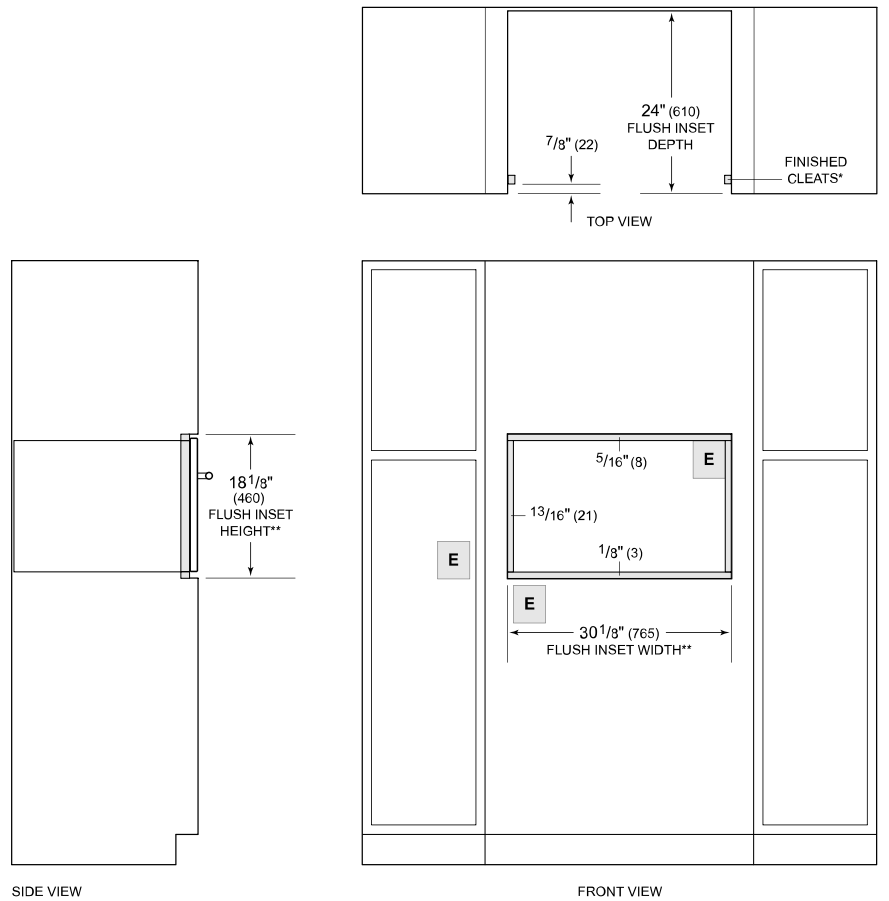

The temperature probe alerts you when your dish has reached the desired temperature

ACCESSORIES

Broiler Rack

Descaling Solution

Enameled Broiler Pan

Perforated Pan - 12 3/4" x 1 1/2" x 7"

Perforated Pan - 24 3/4" x 1 3/8" x 14 1/2"

PRODUCT SPECIFICATIONS

Model	CSO3050PM/S/P
Dimensions	29 7/8"W x 17 7/8"H x 22 1/2"D
Oven Interior Dimensions	25 1/4"W x 10 3/4"H x 15 1/8"D
Overall Capacity	2.4 cu. ft.
Usable Capacity	1.8 cu. ft.
Door Clearance	14 3/16"
Weight	91 lbs
Electrical Supply	240/208 VAC, 60 Hz
Electrical Service	20 amp dedicated circuit
Conduit Length	4 Feet

ELECTRICAL

NOTE: Dimensions in parenthesis are in millimeters unless otherwise specified

DIMENSIONS

FLUSH INSTALLATION

*Will be visible and should be finished to match cabinetry.

**Dimension provides minimum reveals.

NOTE: Location of electrical supply within opening may require additional cabinet depth.