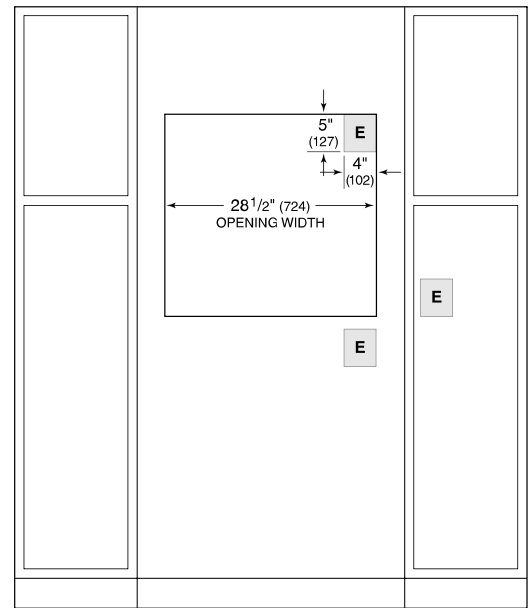

Model	SO30CM/B
Dimensions	29 7/8"W x 28 1/2"H x 23"D
Oven 1 Interior Dimensions	25 1/4"W x 17 1/2"H x 19 7/8"D
Overall Capacity	5.1 cu. ft.
Usable Capacity	3.3 cu. ft.
Door Clearance	21 3/8"
Electrical Supply	240/208 VAC, 60 Hz
Electrical Service	30 amp dedicated circuit
Conduit Length	4 Feet

**ELECTRICAL**

**NOTE:** Dimensions in parenthesis are in millimeters unless otherwise specified

**DIMENSIONS**

**STANDARD INSTALLATION**

TOP VIEW

SIDE VIEW

FRONT VIEW

**NOTE:** Location of electrical supply within opening may require additional cabinet depth.