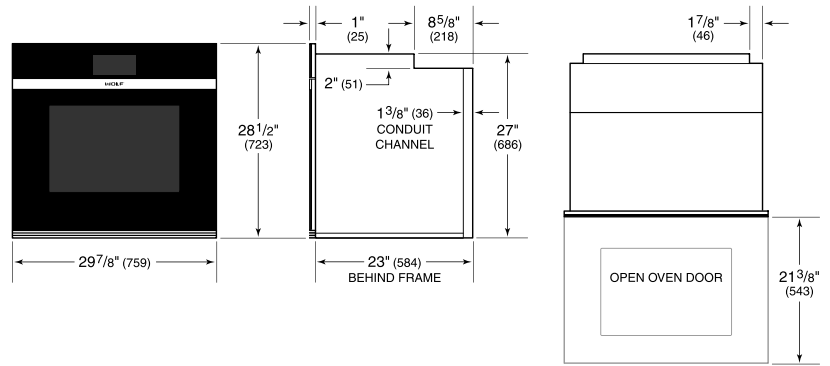

Model	SO30CM/B
Dimensions	29 7/8"W x 28 1/2"H x 23"D
Oven 1 Interior Dimensions	25 1/4"W x 17 1/2"H x 19 7/8"D
Overall Capacity	5.1 cu. ft.
Usable Capacity	3.3 cu. ft.
Door Clearance	21 3/8"
Electrical Supply	240/208 VAC, 60 Hz
Electrical Service	30 amp dedicated circuit
Conduit Length	4 Feet

**ELECTRICAL**

**NOTE:** Dimensions in parenthesis are in millimeters unless otherwise specified

**DIMENSIONS**

**STANDARD INSTALLATION**

TOP VIEW

SIDE VIEW

FRONT VIEW

**NOTE:** Location of electrical supply within opening may require additional cabinet depth.