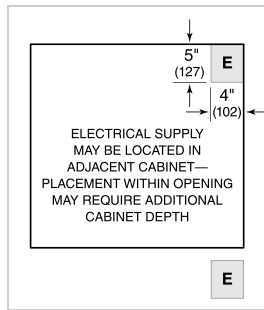

Model	SO30CM/B
Dimensions	29 7/8"W x 28 1/2"H x 23"D
Oven 1 Interior Dimensions	25 1/4"W x 17 1/2"H x 19 7/8"D
Overall Capacity	5.1 cu. ft.
Usable Capacity	3.3 cu. ft.
Door Clearance	21 3/8"
Electrical Supply	240/208 VAC, 60 Hz
Electrical Service	30 amp dedicated circuit
Conduit Length	4 Feet

**ELECTRICAL**

**NOTE:** Dimensions in parenthesis are in millimeters unless otherwise specified

**DIMENSIONS**

**STANDARD INSTALLATION**

TOP VIEW

SIDE VIEW

FRONT VIEW

**NOTE:** Location of electrical supply within opening may require additional cabinet depth.