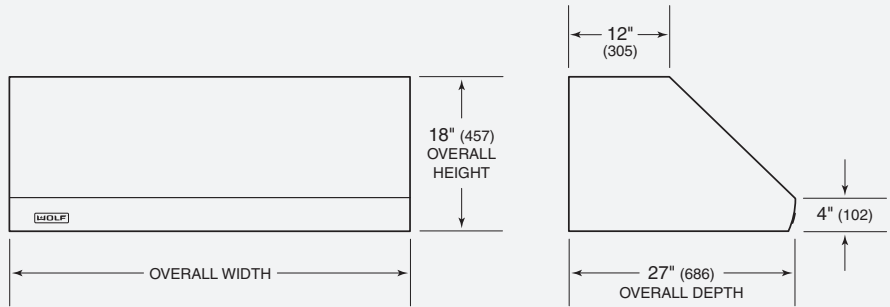

Heat lamps.

Pro 27" Deep Wall Ventilation Hoods

OVERALL DIMENSIONS

Unit dimensions may vary by $\pm 1/8$ ".

SPECIFICATIONS

| | |
|------------------------------|---|
| Exterior Finish | Stainless Steel |
| Overall Widths | 30", 36", 42", 48", 54", 60" and 66" |
| Overall Height | 18" |
| Overall Depth | 27" |
| Bottom of Hood to Countertop | 30" to 36" |
| Discharge | Vertical or Horizontal* |
| Duct Size | 10" Round |
| Electrical Requirements | 110/120 V AC 60 Hz, 15 amp dedicated circuit |
| Shipping Weight | 69–128 lbs |