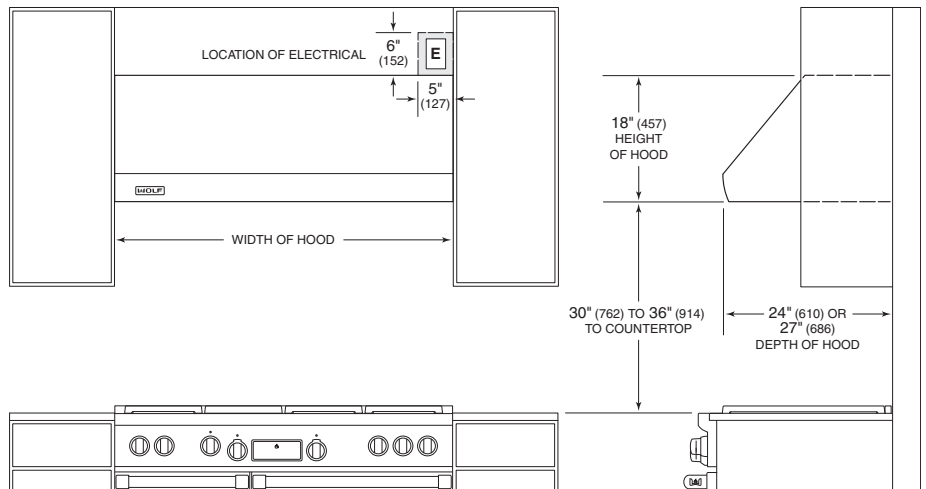

INSTALLATION SPECIFICATIONS

INSTALLATION NOTES

Pro 27" deep wall hoods are sold as a shell only. An internal, in-line or remote blower is required. For blower recommendations, visit our website, wolfappliance.com.

Pro 27" deep wall ventilation hoods are recommended for use with all Wolf cooking appliances.

Complete installation specifications can be found on our website, wolfappliance.com.

Dimensions in parentheses are in millimeters unless otherwise specified.