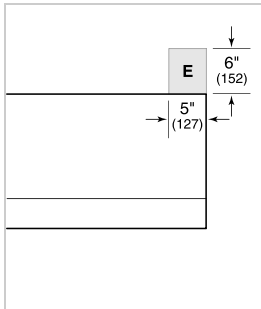

PRODUCT SPECIFICATIONS

Model	PW422718
Dimensions	42"W x 18"H x 27"D
Weight	88 lbs
Electrical Supply	110/120 VAC, 60 Hz
Electrical Service	15 amp dedicated circuit
Discharge Location	Vertical or Horizontal
Discharge Dimensions	10" Round
Bottom of Hood to Countertop	30" to 36"

ELECTRICAL

NOTE: Dimensions in parenthesis are in millimeters unless otherwise specified

DIMENSIONS