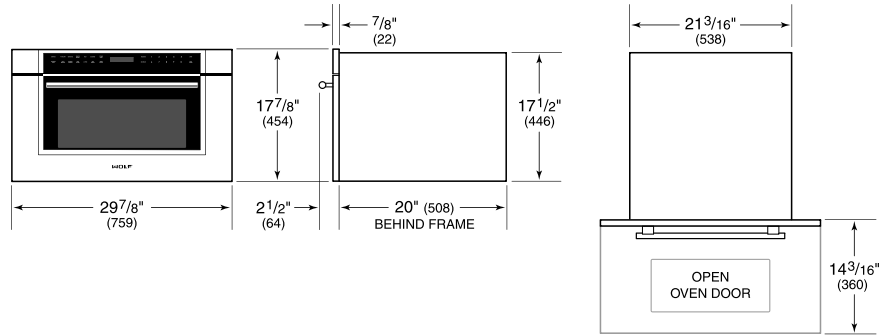

Let the microwave do the cooking with intuitive Gourmet Mode settings

Install into surrounding cabinetry to coordinate with other Wolf built-in ovens and warming drawers

PRODUCT SPECIFICATIONS

Model	MDD30TM/S/TH
Dimensions	29 7/8"W x 17 7/8"H x 20"D
Capacity	1.6 cu. ft.
Door Clearance	14 3/16"
Weight	82 lbs
Electrical Supply	120 VAC, 60 Hz
Electrical Service	15 amp dedicated circuit
Power Cord Length	4 Feet
Receptacle	3-prong grounding-type

DIMENSIONS

ELECTRICAL

NOTE: Dimensions in parenthesis are in millimeters unless otherwise specified

FLUSH INSTALLATION

*Will be visible and should be finished to match cabinetry.
 **Dimension provides minimum reveals.