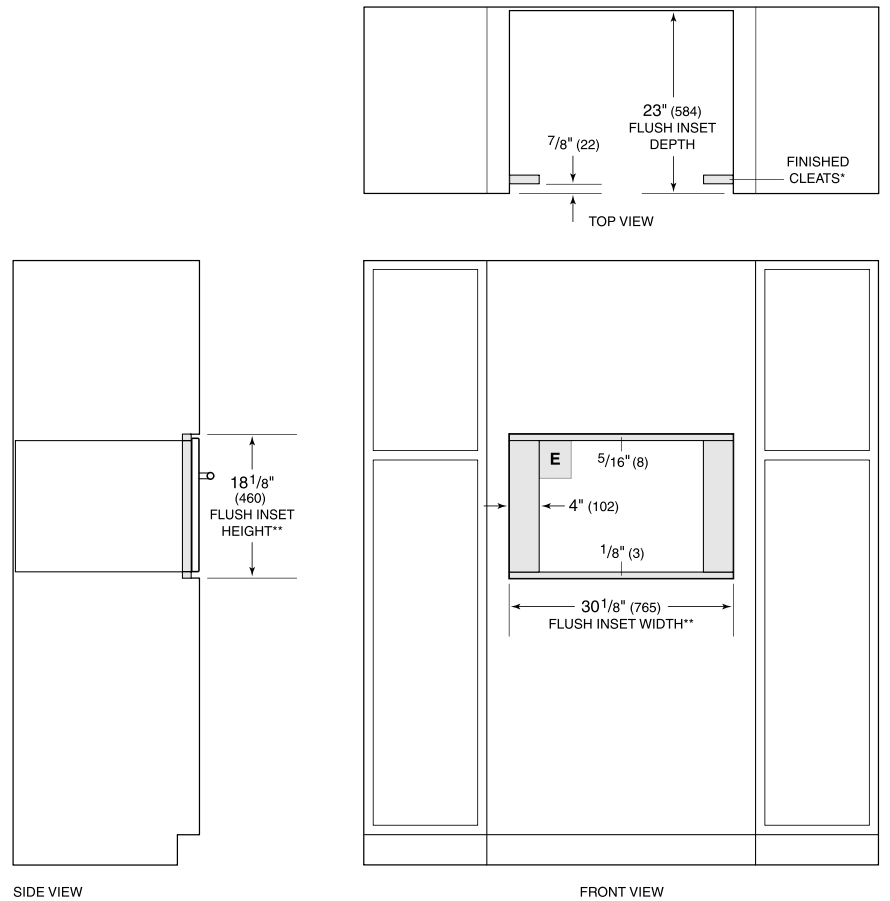

SM_MDD30TM_FI_FARM_71415

MDD30TM/S/TH

FEATURES

Distributes heat evenly with no hot or cold spots allowing for oven-like operation

Installs standard or flush to conceal the oven from view

Matches M series ovens, coffee systems, convection steam oven

Let the microwave do the cooking with intuitive Gourmet Mode settings

Install into surrounding cabinetry to coordinate with other Wolf built-in ovens and warming drawers

PRODUCT SPECIFICATIONS

Model	MDD30TM/S/TH
Dimensions	29 7/8"W x 17 7/8"H x 20"D
Capacity	1.6 cu. ft.
Door Clearance	14 3/16"
Weight	82 lbs
Electrical Supply	120 VAC, 60 Hz
Electrical Service	15 amp dedicated circuit
Power Cord Length	4 Feet
Receptacle	3-prong grounding-type

DIMENSIONS

ELECTRICAL

NOTE: Dimensions in parenthesis are in millimeters unless otherwise specified

FLUSH INSTALLATION

*Will be visible and should be finished to match cabinetry.
 **Dimension provides minimum reveals.