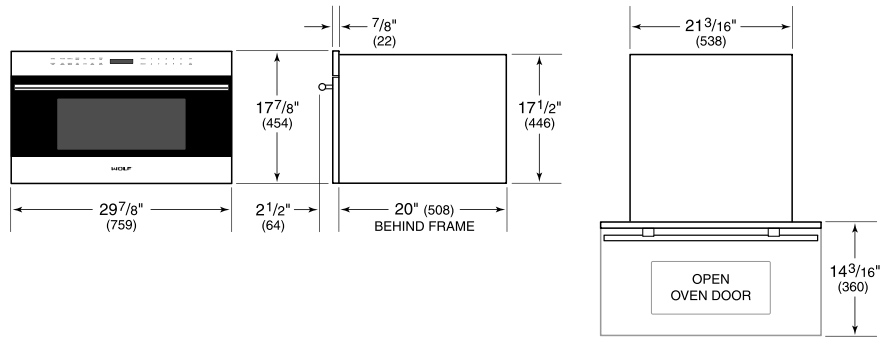

Let the microwave do the cooking with intuitive Gourmet Mode settings

Install into surrounding cabinetry to coordinate with other Wolf built-in ovens and warming drawers

**PRODUCT SPECIFICATIONS**

Model	MDD30TE/S/TH
Dimensions	29 7/8"W x 17 7/8"H x 20"D
Capacity	1.6 cu. ft.
Door Clearance	14 3/16"
Electrical Supply	120 VAC, 60 Hz
Electrical Service	15 amp dedicated circuit
Power Cord Length	4 Feet
Receptacle	3-prong grounding-type

**ELECTRICAL**

**NOTE:** Dimensions in parenthesis are in millimeters unless otherwise specified

**DIMENSIONS**

**STANDARD INSTALLATION**