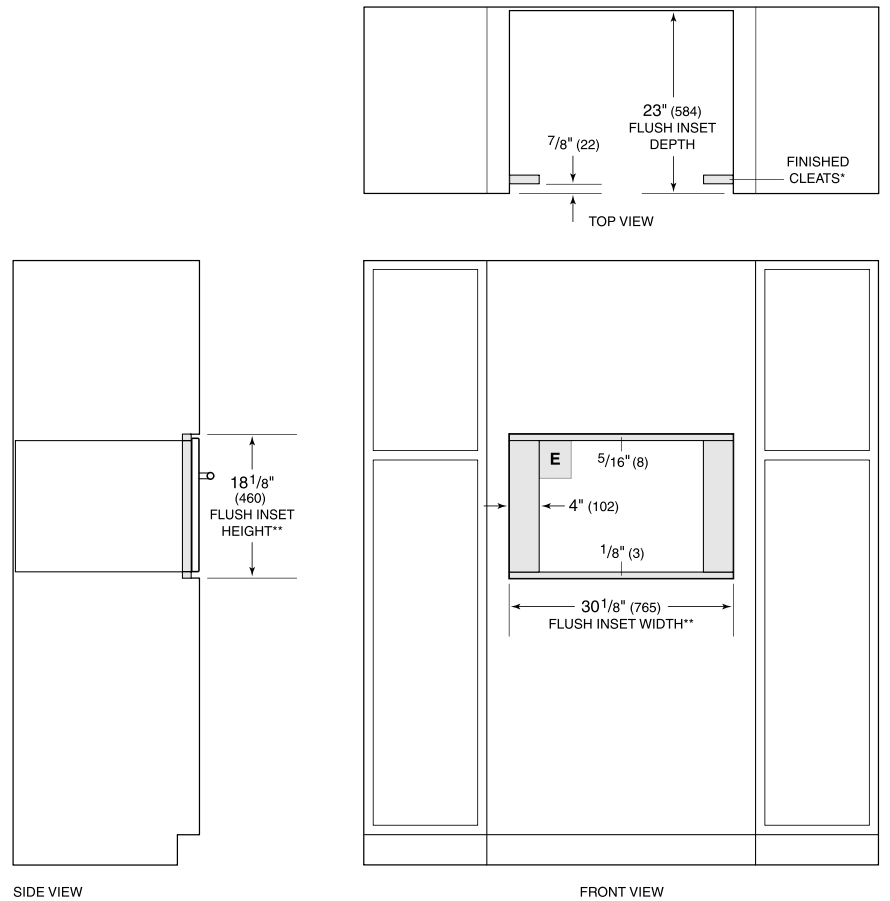

MDD30PM/S/PH

FEATURES

Distributes heat evenly with no hot or cold spots allowing for oven-like operation

Installs standard or flush to conceal the oven from view

Matches M series ovens, coffee systems, convection steam oven

Let the microwave do the cooking with intuitive Gourmet Mode settings

Install into surrounding cabinetry to coordinate with other Wolf built-in ovens and warming drawers

PRODUCT SPECIFICATIONS

Model	MDD30PM/S/PH
Dimensions	29 7/8"W x 17 7/8"H x 20"D
Capacity	1.6 cu. ft.
Door Clearance	14 3/16"
Weight	82 lbs
Electrical Supply	120 VAC, 60 Hz
Electrical Service	15 amp dedicated circuit
Power Cord Length	4 Feet
Receptacle	3-prong grounding-type

ELECTRICAL

NOTE: Dimensions in parenthesis are in millimeters unless otherwise specified

DIMENSIONS

FLUSH INSTALLATION

*Will be visible and should be finished to match cabinetry.
 **Dimension provides minimum reveals.