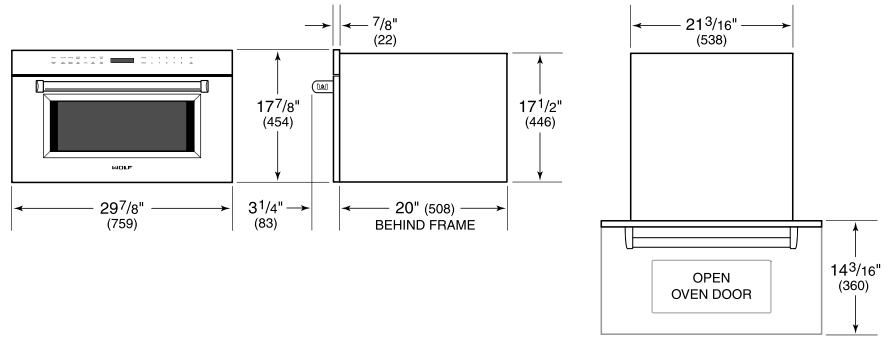

Let the microwave do the cooking with intuitive Gourmet Mode settings

Install into surrounding cabinetry to coordinate with other Wolf built-in ovens and warming drawers

PRODUCT SPECIFICATIONS

Model	MDD30PM/S/PH
Dimensions	29 7/8"W x 17 7/8"H x 20"D
Capacity	1.6 cu. ft.
Door Clearance	14 3/16"
Weight	82 lbs
Electrical Supply	120 VAC, 60 Hz
Electrical Service	15 amp dedicated circuit
Power Cord Length	4 Feet
Receptacle	3-prong grounding-type

ELECTRICAL

NOTE: Dimensions in parenthesis are in millimeters unless otherwise specified

DIMENSIONS

FLUSH INSTALLATION

*Will be visible and should be finished to match cabinetry.
 **Dimension provides minimum reveals.