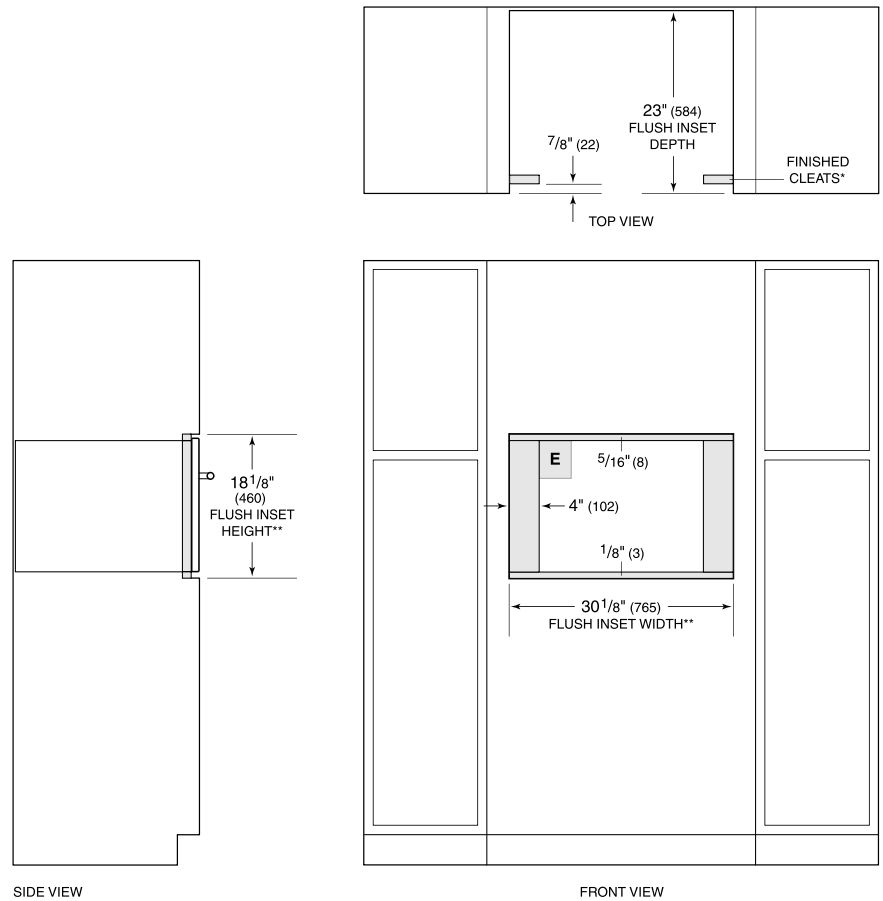

Let the microwave do the cooking with intuitive Gourmet Mode settings

Install into surrounding cabinetry to coordinate with other Wolf built-in ovens and warming drawers

**PRODUCT SPECIFICATIONS**

Model	MDD30PE/S/PH
Dimensions	29 7/8"W x 17 7/8"H x 20"D
Capacity	1.6 cu. ft.
Door Clearance	14 3/16"
Weight	82 lbs
Electrical Supply	120 VAC, 60 Hz
Electrical Service	15 amp dedicated circuit
Power Cord Length	4 Feet
Receptacle	3-prong grounding-type

**ELECTRICAL**

**NOTE:** Dimensions in parenthesis are in millimeters unless otherwise specified

**DIMENSIONS**

**FLUSH INSTALLATION**

\*Will be visible and should be finished to match cabinetry.  
 \*\*Dimension provides minimum reveals.