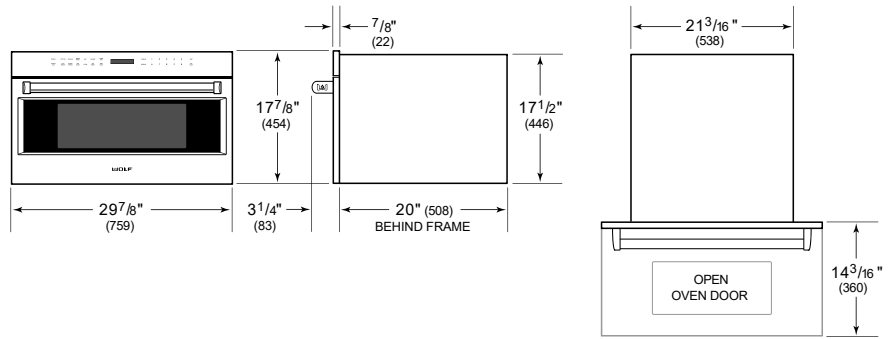

Let the microwave do the cooking with intuitive Gourmet Mode settings

Install into surrounding cabinetry to coordinate with other Wolf built-in ovens and warming drawers

**PRODUCT SPECIFICATIONS**

Model	MDD30PE/S/PH
Dimensions	29 7/8"W x 17 7/8"H x 20"D
Capacity	1.6 cu. ft.
Door Clearance	14 3/16"
Weight	82 lbs
Electrical Supply	120 VAC, 60 Hz
Electrical Service	15 amp dedicated circuit
Power Cord Length	4 Feet
Receptacle	3-prong grounding-type

**ELECTRICAL**

**NOTE:** Dimensions in parenthesis are in millimeters unless otherwise specified

**DIMENSIONS**

**FLUSH INSTALLATION**

\*Will be visible and should be finished to match cabinetry.  
 \*\*Dimension provides minimum reveals.