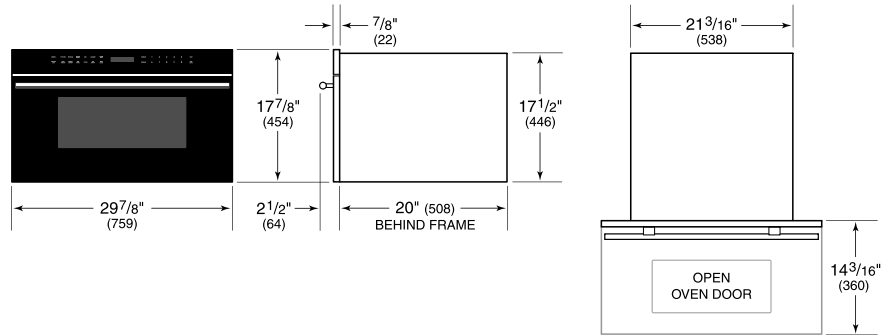

Let the microwave do the cooking with intuitive Gourmet Mode settings

Install into surrounding cabinetry to coordinate with other Wolf built-in ovens and warming drawers

PRODUCT SPECIFICATIONS

Model	MDD30CM/B/TH
Dimensions	29 7/8"W x 17 7/8"H x 20"D
Capacity	1.6 cu. ft.
Door Clearance	14 3/16"
Electrical Supply	120 VAC, 60 Hz
Electrical Service	15 amp dedicated circuit
Power Cord Length	4 Feet
Receptacle	3-prong grounding-type

ELECTRICAL

NOTE: Dimensions in parenthesis are in millimeters unless otherwise specified

DIMENSIONS

FLUSH INSTALLATION

*Will be visible and should be finished to match cabinetry.
 **Dimension provides minimum reveals.