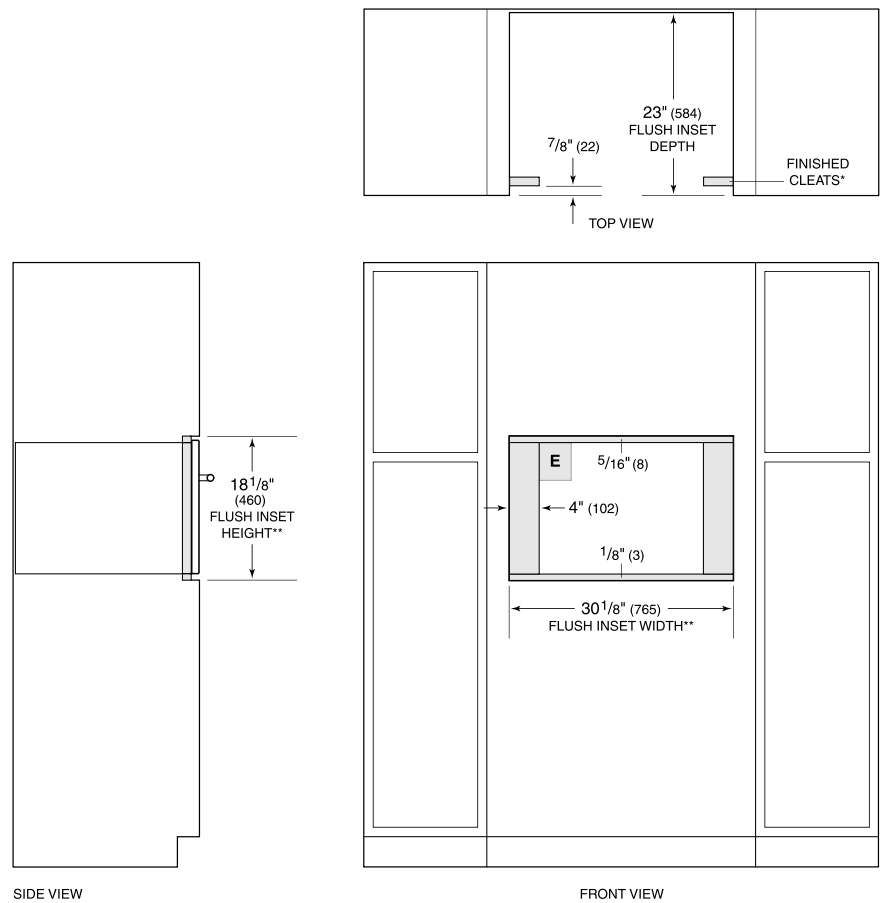

MDD30CM/B/TH

FEATURES

Distributes heat evenly with no hot or cold spots allowing for oven-like operation

Installs standard or flush to conceal the oven from view

Matches M series ovens, coffee systems, convection steam oven

Let the microwave do the cooking with intuitive Gourmet Mode settings

Install into surrounding cabinetry to coordinate with other Wolf built-in ovens and warming drawers

PRODUCT SPECIFICATIONS

Model	MDD30CM/B/TH
Dimensions	29 7/8"W x 17 7/8"H x 20"D
Capacity	1.6 cu. ft.
Door Clearance	14 3/16"
Electrical Supply	120 VAC, 60 Hz
Electrical Service	15 amp dedicated circuit
Power Cord Length	4 Feet
Receptacle	3-prong grounding-type

ELECTRICAL

NOTE: Dimensions in parenthesis are in millimeters unless otherwise specified

DIMENSIONS

FLUSH INSTALLATION

*Will be visible and should be finished to match cabinetry.
 **Dimension provides minimum reveals.