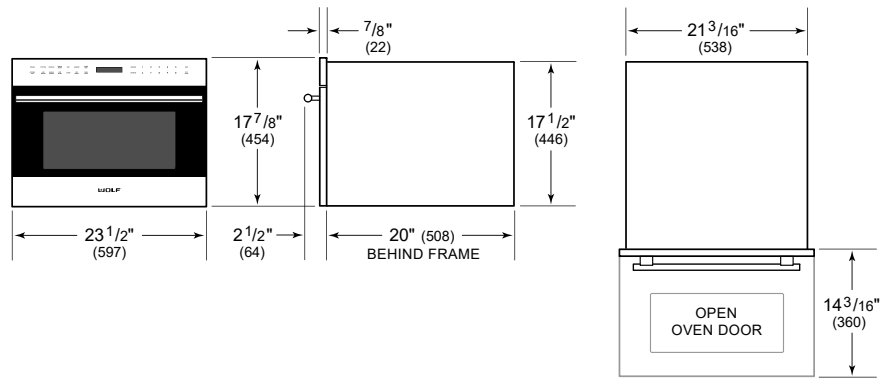

### ACCESSORIES

Pro Handle

Accessories available through an authorized dealer.

For local dealer information, visit [subzero-wolf.com/locator](https://subzero-wolf.com/locator).

**PRODUCT SPECIFICATIONS**

Model	MDD24TE/S/TH
Dimensions	23 1/2"W x 17 7/8"H x 20"D
Capacity	1.6 cu. ft.
Door Clearance	14 3/16"
Electrical Supply	120 VAC, 60 Hz
Electrical Service	15 amp dedicated circuit
Power Cord Length	4 Feet
Receptacle	3-prong grounding-type

**ELECTRICAL**

**NOTE:** Dimensions in parenthesis are in millimeters unless otherwise specified

**DIMENSIONS**

**STANDARD INSTALLATION**