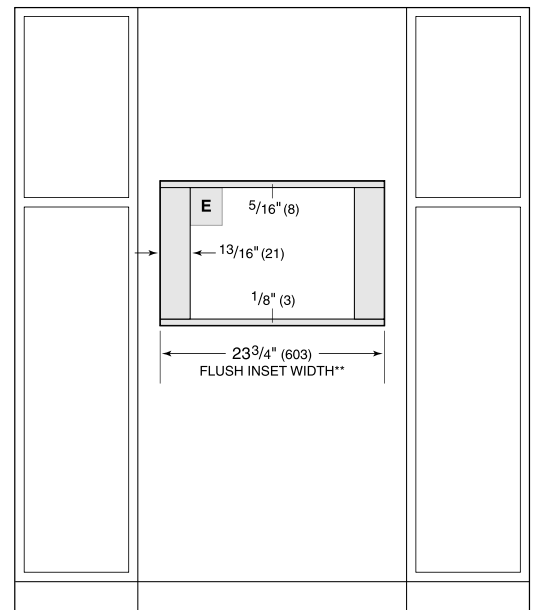

For local dealer information, visit subzero-wolf.com/locator.

PRODUCT SPECIFICATIONS

Model	MDD24TE/S/TH
Dimensions	23 1/2"W x 17 7/8"H x 20"D
Capacity	1.6 cu. ft.
Door Clearance	14 3/16"
Electrical Supply	120 VAC, 60 Hz
Electrical Service	15 amp dedicated circuit
Power Cord Length	4 Feet
Receptacle	3-prong grounding-type

ELECTRICAL

NOTE: Dimensions in parenthesis are in millimeters unless otherwise specified

DIMENSIONS

FLUSH INSTALLATION

SIDE VIEW

FRONT VIEW

*Will be visible and should be finished to match cabinetry.
 **Dimension provides minimum reveals.