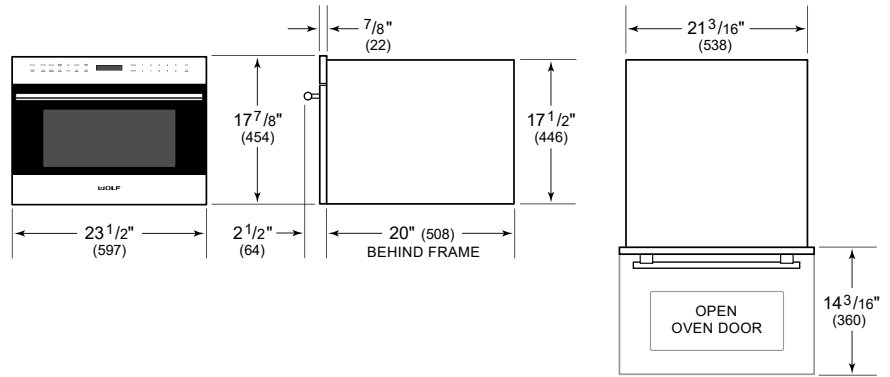

For local dealer information, visit subzero-wolf.com/locator.

PRODUCT SPECIFICATIONS

Model	MDD24TE/S/TH
Dimensions	23 1/2"W x 17 7/8"H x 20"D
Capacity	1.6 cu. ft.
Door Clearance	14 3/16"
Electrical Supply	120 VAC, 60 Hz
Electrical Service	15 amp dedicated circuit
Power Cord Length	4 Feet
Receptacle	3-prong grounding-type

ELECTRICAL

NOTE: Dimensions in parenthesis are in millimeters unless otherwise specified

DIMENSIONS

FLUSH INSTALLATION

SIDE VIEW

FRONT VIEW

*Will be visible and should be finished to match cabinetry.
 **Dimension provides minimum reveals.