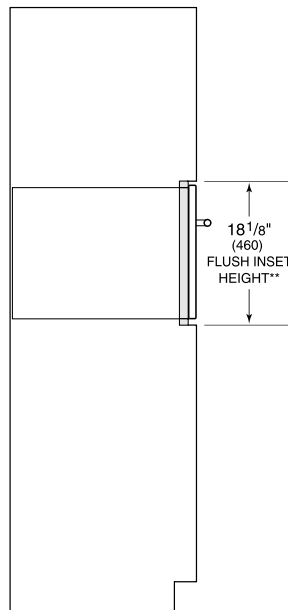

For local dealer information, visit subzero-wolf.com/locator.

PRODUCT SPECIFICATIONS

Model	MDD24TE/S/TH
Dimensions	23 1/2"W x 17 7/8"H x 20"D
Capacity	1.6 cu. ft.
Door Clearance	14 3/16"
Electrical Supply	120 VAC, 60 Hz
Electrical Service	15 amp dedicated circuit
Power Cord Length	4 Feet
Receptacle	3-prong grounding-type

ELECTRICAL

NOTE: Dimensions in parenthesis are in millimeters unless otherwise specified

DIMENSIONS

FLUSH INSTALLATION

SIDE VIEW

FRONT VIEW

*Will be visible and should be finished to match cabinetry.
 **Dimension provides minimum reveals.