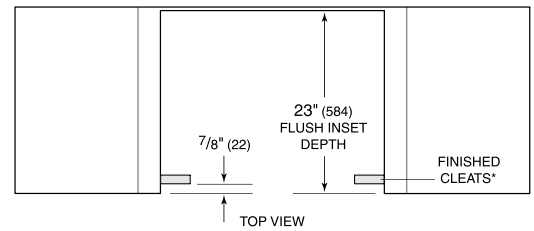

For local dealer information, visit subzero-wolf.com/locator.

PRODUCT SPECIFICATIONS

Model	MDD24TE/S/TH
Dimensions	23 1/2"W x 17 7/8"H x 20"D
Capacity	1.6 cu. ft.
Door Clearance	14 3/16"
Electrical Supply	120 VAC, 60 Hz
Electrical Service	15 amp dedicated circuit
Power Cord Length	4 Feet
Receptacle	3-prong grounding-type

ELECTRICAL

NOTE: Dimensions in parenthesis are in millimeters unless otherwise specified

DIMENSIONS

FLUSH INSTALLATION

SIDE VIEW

FRONT VIEW

*Will be visible and should be finished to match cabinetry.
 **Dimension provides minimum reveals.