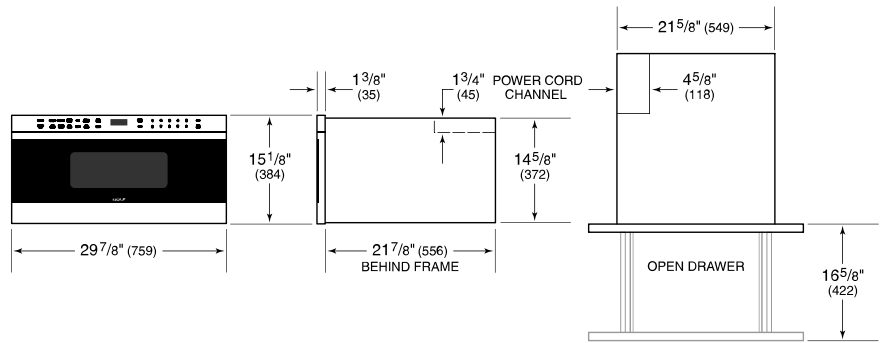

Fits a 9x13 pan and up to a 7" tall glass or dish for additional cooking flexibility

Install into surrounding cabinetry to coordinate with other Wolf built-in ovens and warming drawers

Installs can be lowered due to control panel lock providing extra safety

Model	MD30TE/S
Dimensions	29 7/8"W x 15 1/8"H x 21 7/8"D
Capacity	1.2 cu. ft.
Weight	96 lbs
Electrical Supply	120 VAC, 60 Hz
Electrical Service	15 amp dedicated circuit
Power Cord Length	4 Feet
Receptacle	3-prong grounding-type

ELECTRICAL

NOTE: Dimensions in parenthesis are in millimeters unless otherwise specified

DIMENSIONS

FLUSH INSTALLATION

SIDE VIEW

FRONT VIEW

*Will be visible and should be finished to match cabinetry.
 **Dimension provides minimum reveals.