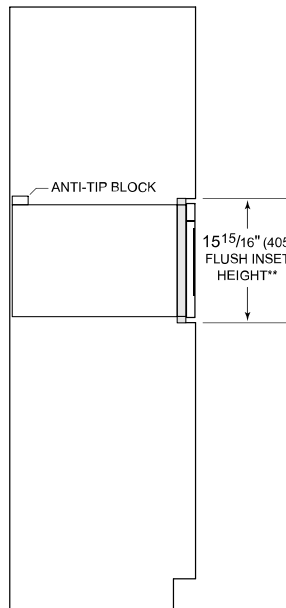

Fits a 9x13 pan and up to a 7" tall glass or dish for additional cooking flexibility

Install into surrounding cabinetry to coordinate with other Wolf built-in ovens and warming drawers

Installs can be lowered due to control panel lock providing extra safety

Model	MD30TE/S
Dimensions	29 7/8"W x 15 1/8"H x 21 7/8"D
Capacity	1.2 cu. ft.
Weight	96 lbs
Electrical Supply	120 VAC, 60 Hz
Electrical Service	15 amp dedicated circuit
Power Cord Length	4 Feet
Receptacle	3-prong grounding-type

ELECTRICAL

NOTE: Dimensions in parenthesis are in millimeters unless otherwise specified

DIMENSIONS

FLUSH INSTALLATION

SIDE VIEW

FRONT VIEW

*Will be visible and should be finished to match cabinetry.
 **Dimension provides minimum reveals.