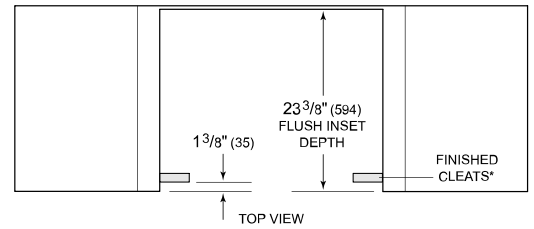

Model	MD30TE/S
Dimensions	29 7/8"W x 15 1/8"H x 21 7/8"D
Capacity	1.2 cu. ft.
Weight	96 lbs
Electrical Supply	120 VAC, 60 Hz
Electrical Service	15 amp dedicated circuit
Power Cord Length	4 Feet
Receptacle	3-prong grounding-type

ELECTRICAL

NOTE: Dimensions in parenthesis are in millimeters unless otherwise specified

DIMENSIONS

FLUSH INSTALLATION

SIDE VIEW

FRONT VIEW

*Will be visible and should be finished to match cabinetry.
 **Dimension provides minimum reveals.