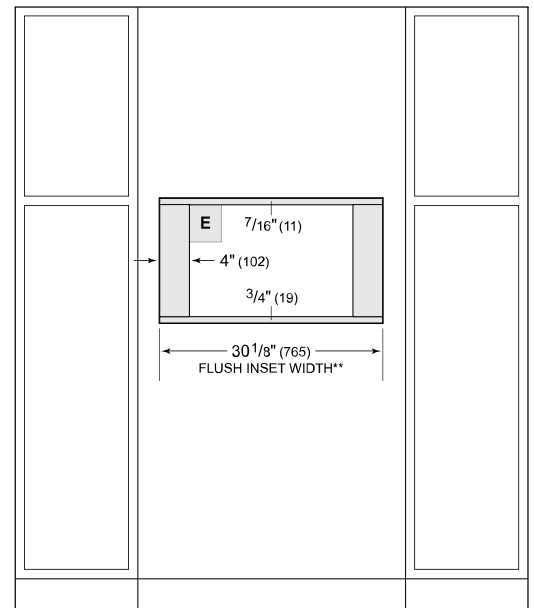

Fits a 9x13 pan and up to a 7" tall glass or dish for additional cooking flexibility

Install into surrounding cabinetry to coordinate with other Wolf built-in ovens and warming drawers

Installs can be lowered due to control panel lock providing extra safety

Model	MD30TE/S
Dimensions	29 7/8"W x 15 1/8"H x 21 7/8"D
Capacity	1.2 cu. ft.
Weight	96 lbs
Electrical Supply	120 VAC, 60 Hz
Electrical Service	15 amp dedicated circuit
Power Cord Length	4 Feet
Receptacle	3-prong grounding-type

ELECTRICAL

NOTE: Dimensions in parenthesis are in millimeters unless otherwise specified

DIMENSIONS

FLUSH INSTALLATION

SIDE VIEW

FRONT VIEW

*Will be visible and should be finished to match cabinetry.
 **Dimension provides minimum reveals.