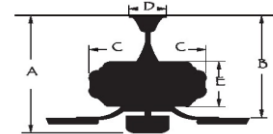

### Specifications:

Motor Size : 153\*15

Blade Sweep: 52"

Number of Blades: 4

Blade Finish: PAINTED SILVER

Control: Hand Held Remote (Manual Reverse)

Blade Pitch: 12 degree

Down Rod: 3/4" threaded, 1 x 4.5" extension rod included.

### Electrical and Performance Data:

Electrical rating: 120V, 60Hz

CEILING DROP DIMENSIONS

A:13.4" B:10.3" C:8.2" D:5.2" E:3.1"