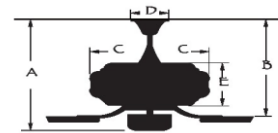

Control: HAND HELD REMOTE (INCLUDED)

Blade Pitch: 11 degree

Down Rod: 3/4" threaded, 1 x 4.5" extension rod included.

Light Kit Specifications:

Light Source: 17W-3000K DIMMABLE LED

FROSTED OPAL LENS

Electrical and Performance Data:

15 Year Limited

ETL certified-Dry location only

CEILING DROP DIMENSIONS

A:15.3" B:7.3" C:7.6" D:6.1" E:3.3"