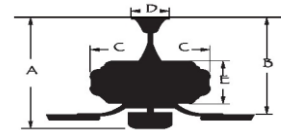

### Warranty and Safety Certifications:

Limited Lifetime

ETL certified-Dry location only

CEILING DROP DIMENSIONS

A:12.8" B:10.4" C:11.1" D:5.1" E:3.5"