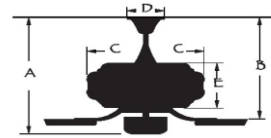

Control: Full function remote control included.

Blade Pitch: 12 degree

Down Rod: 3/4" threaded, 1 x 6" extension rod included.

Light Kit Specifications:

Light Source: 17 watt LED 3000K integrated array.

Limiter: 190W limiter

Glass Color: Frosted Opal

Electrical and Performance Data:

Electrical rating: 120V, 60Hz

CEILING DROP DIMENSIONS

A:17.4" B:10.9" C:13.8" D:5.9" E:6.3"

Airflow and Energy Consumption Data:

Fan Speed	Max RPM	CFM	CFM / Watts	Amps	Watts
Low	50	2944	601	0.1	4.9
Medium Low	60	3533	570	0.11	6.2
Medium	70	4297	530	0.14	8.1
Medium High	80	5139	476	0.17	10.8
High	91	5759	408	0.22	14.1
Extra High	105	6876	320	0.31	21.5