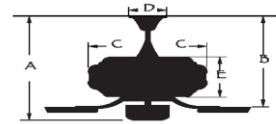

Warranty and Safety Certifications:

Limited Lifetime

ETL certified-Dry location only

CEILING DROP DIMENSIONS

A:11.6" B:9.0" C:8.0" D:5.9" E:2.8"