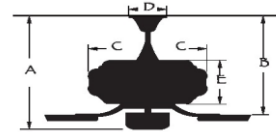

Control: Full function remote control included.

Blade Pitch: 12 degree

Down Rod: 3/4" threaded, 1 x 4.5" extension rod included.

Light Kit Specifications:

Integrated up light, 4 x 15W, G7 bulb

Optional light kit KG350, 4 X 13W CFL Bulbs Included

French Beige w/Tea and Iced Gold w/White Glass

Electrical and Performance Data:

Electrical rating: 120V, 60Hz

Airflow and Energy Consumption Data:

Fan Speed	Max RPM	CFM	CFM / Watts	Amps	Watts
Low	70	1998	144	0.25	13.9
Medium	116	2977	99	0.37	30.1
High	171	5054	82	0.52	61.7

Warranty and Safety Certifications:

Limited Lifetime

ETL certified-Dry location only

CEILING DROP DIMENSIONS

A:13.0" B:10.8" C:12.1" D:5.9" E:7"