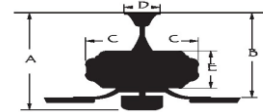

Control: 3 speed pull chain control.

Blade Pitch: 12 degree

Down Rod: 3/4" threaded, 1 x 4.5" extension rod included.

Light Kit Specifications:

Light Source: Integrated light kit, 9W E27 LED Bulb x2.

Glass Color: Frosted White

Warranty and Safety Certifications:

Limited Lifetime

ETL certified-Dry location only

CEILING DROP DIMENSIONS

A:16.7" B:10.4" C:11.8" D:5.9" E:4.7"