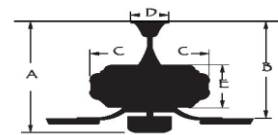

### Specifications:

Motor Size : 153\*12

Blade Sweep: 52"

Number of Blades: 5

Blade Finish: Reversible Maple/Walnut (N&OB,) White (W)

Control: 3 speed pull chain control.

Blade Pitch: 12 degree

Down Rod: 3/4" threaded, 1 x 4.5" extension rod included.

### Warranty and Safety Certifications:

Limited Lifetime Warranty

ETL certified-Dry location only

CEILING DROP DIMENSIONS

A:19.4" B:10.4" C:11.1" D:5.1" E:3.5"