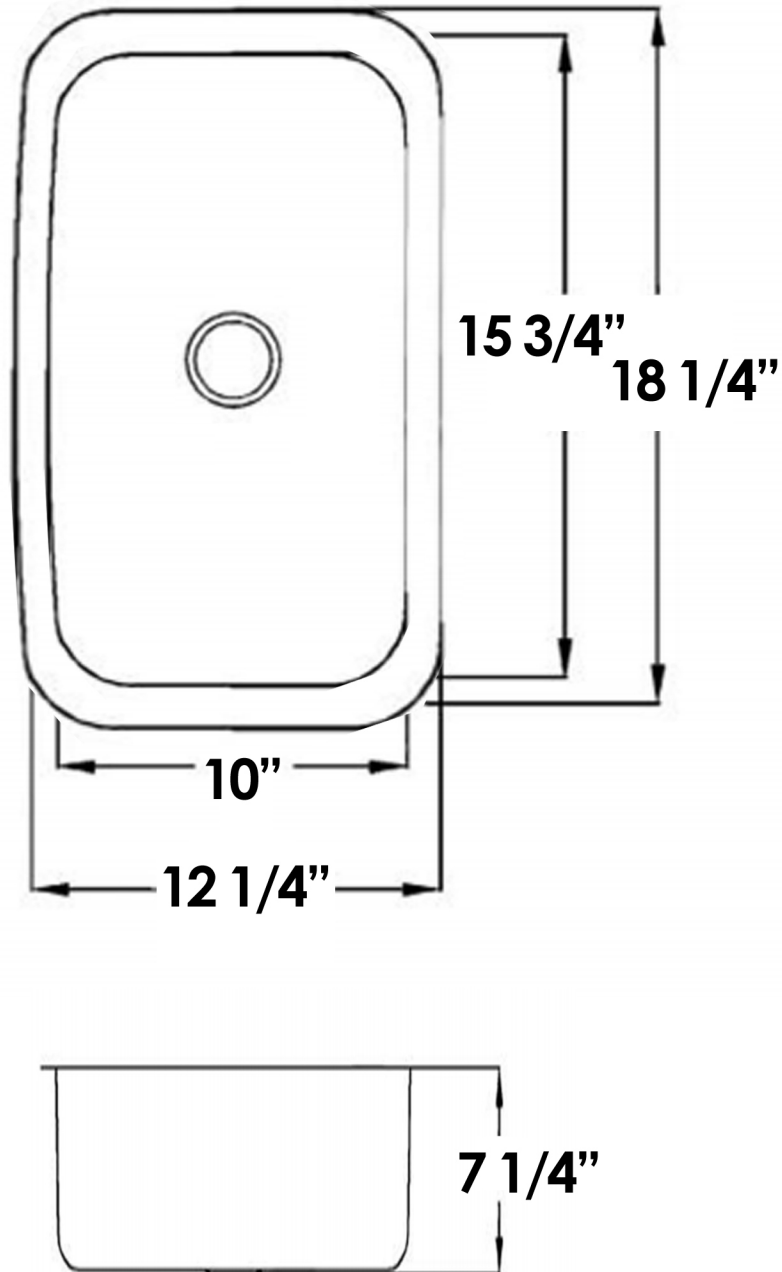

WHE1218

*As Whitehaus Collection® Farmhaus Fireclay Sinks are individually handmade, sink sizes can vary and all dimensions are approximate. We strongly recommend that your sink be supplied to your cabinetmaker prior to the fabrication of your kitchen cabinets and countertops. Cutouts are not to be made until they are checked against your sink. Whitehaus Collection® recommends the use of a protective grid in the bottom of the sink to avoid potential scuffing from heavy-duty cookware.