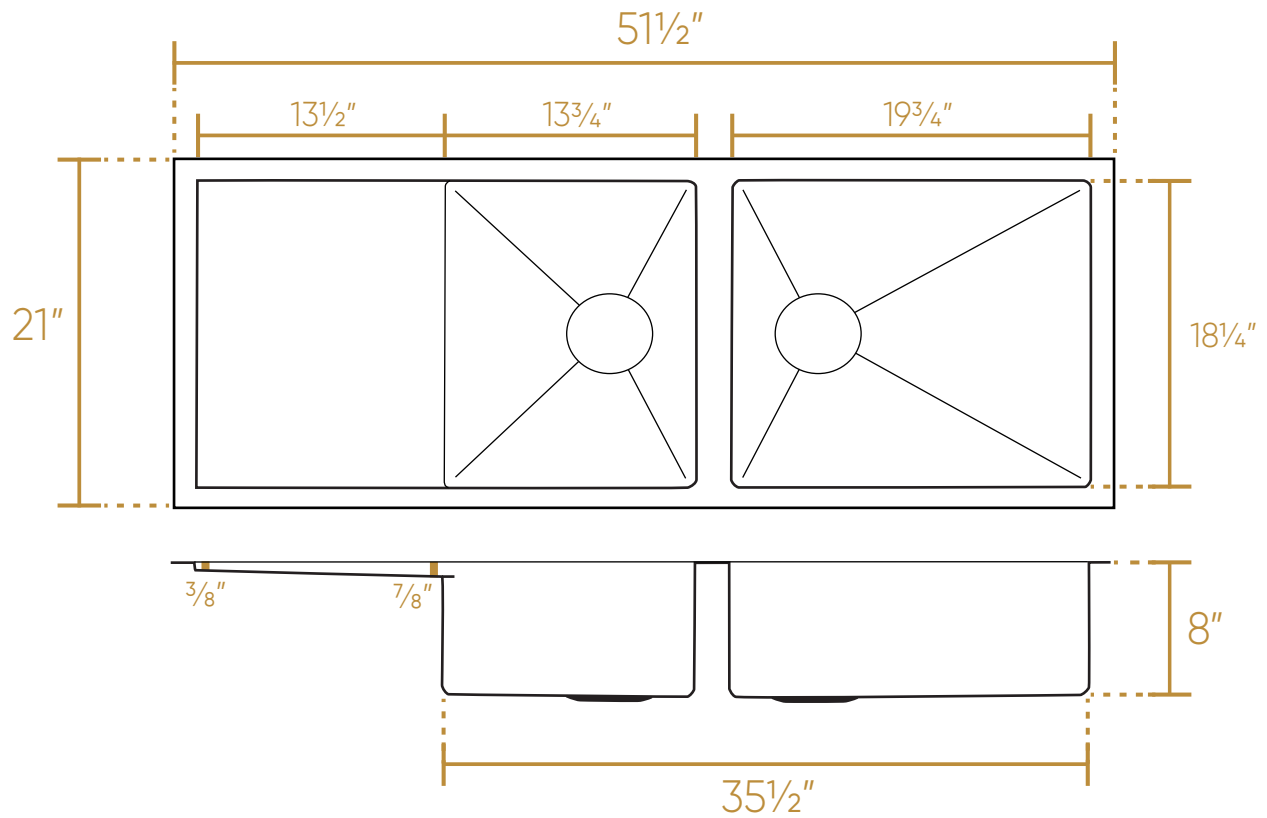

WHITEHAUS
COLLECTION

WHNCMD5221

L x W x H

Overall Dimensions

51 1/2" x 21" x 8"

34 lbs.

LIVE WITH STYLE!