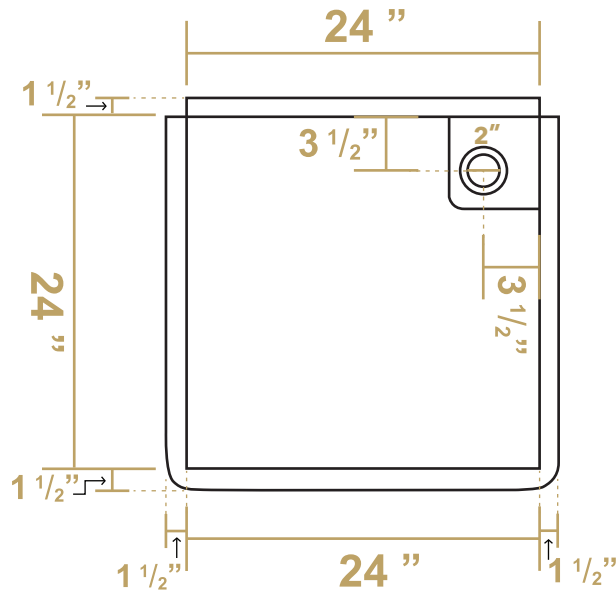

## WHLS2424-NP

FRONT

SIDE

TOP

LIVE WITH STYLE!