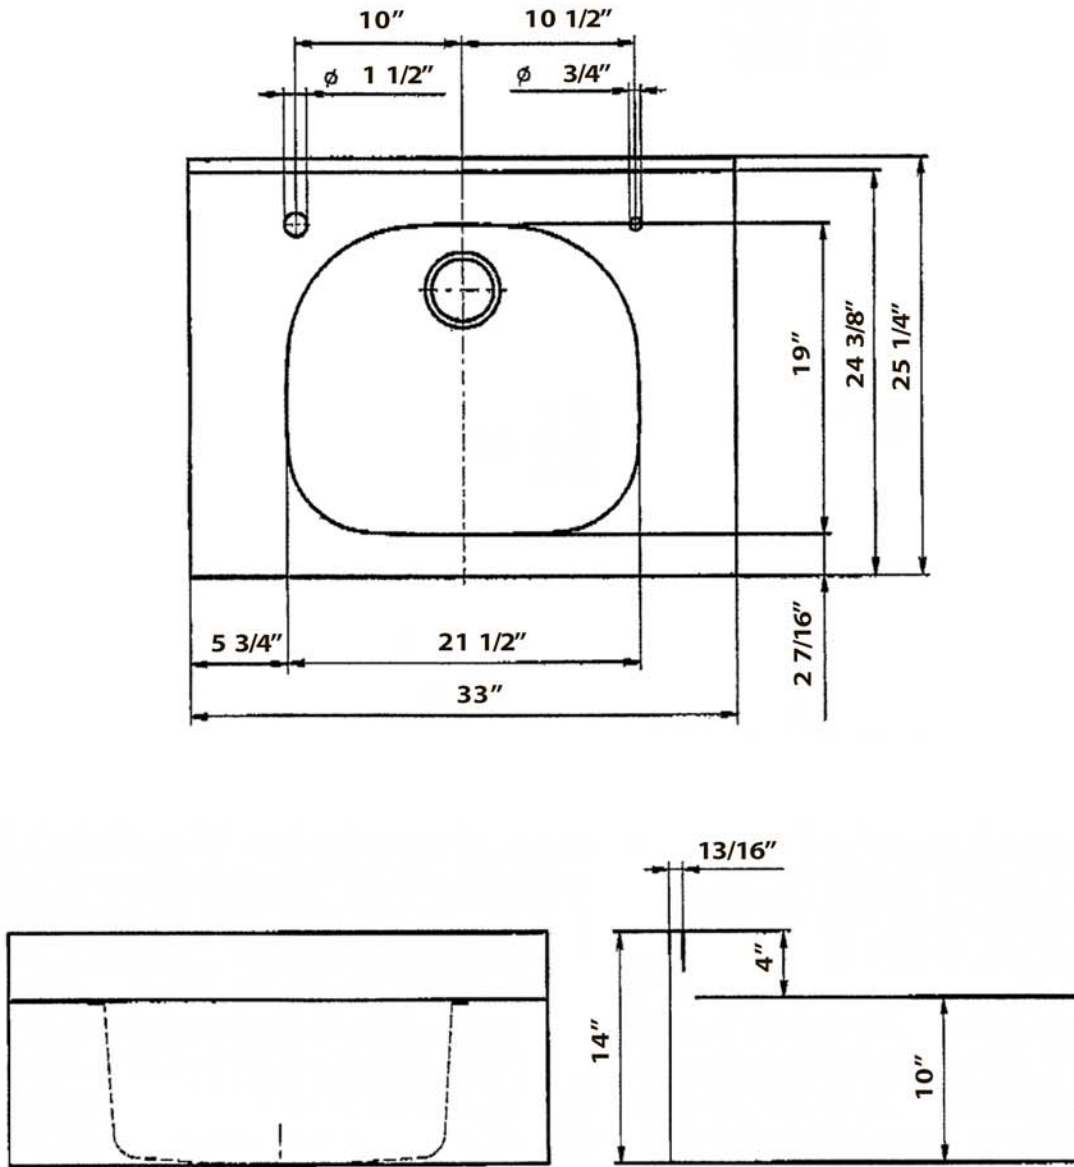

A Division of W.P.S.I.

WHITEHAUS COLLECTION®

A Collection of Fine Products

www.whitehauscollection.com

DEVONHAUS COLLECTION

MODEL # WCDD-3325FC

We recommend that the sink be on site when cabinets are being ordered or manufactured.