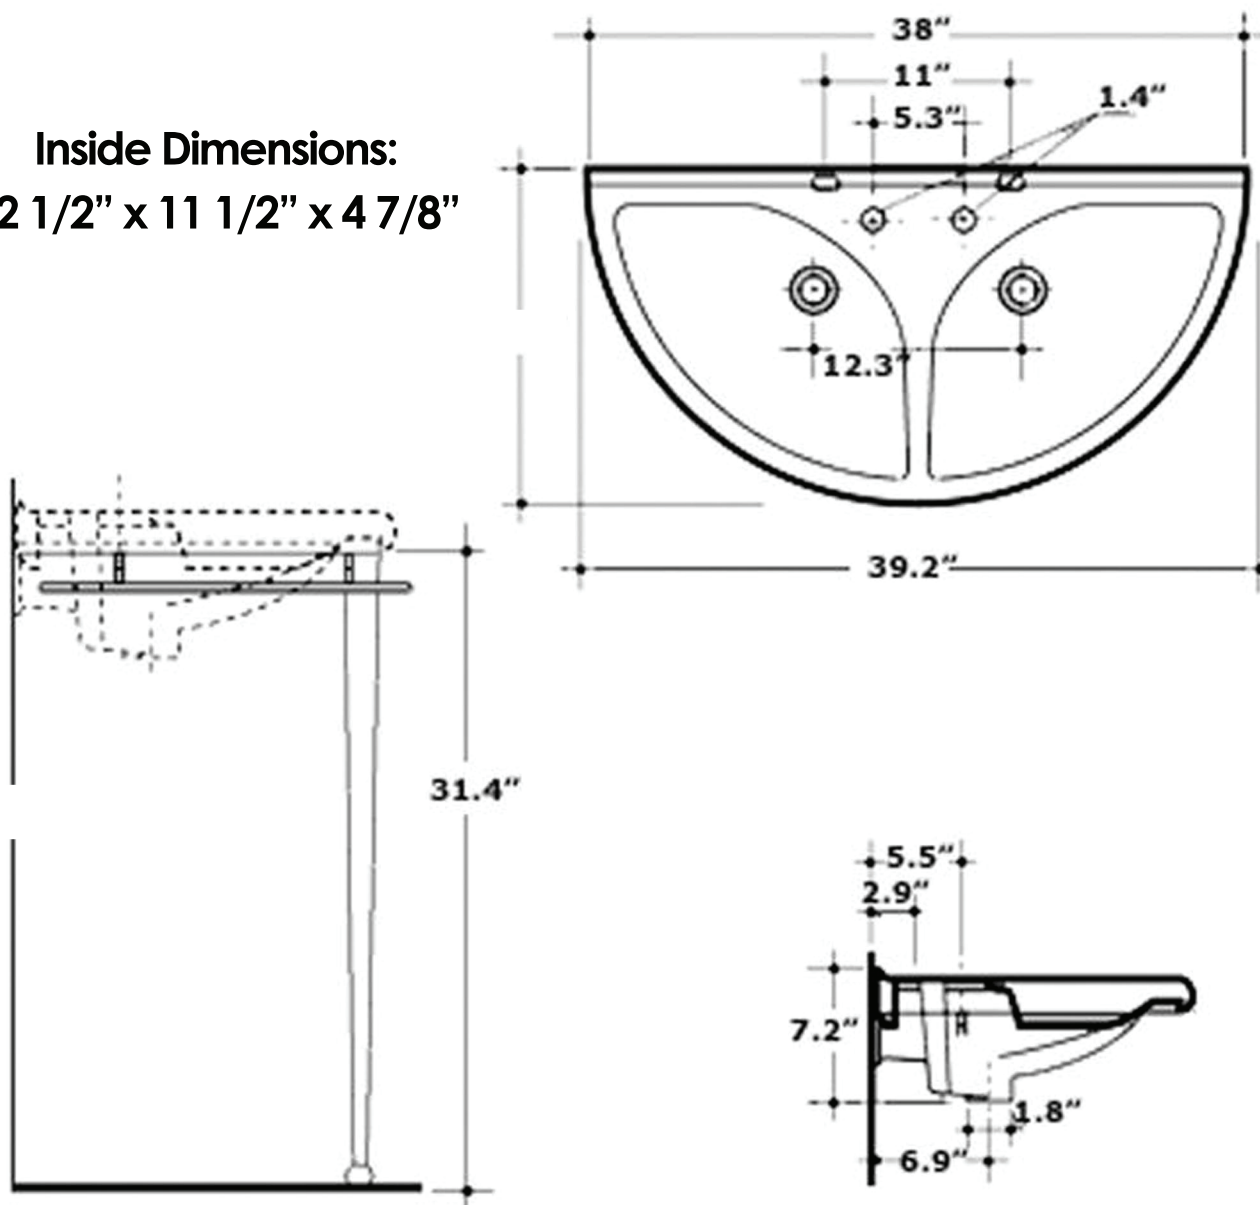

## ECO64-ESU04

**Inside Dimensions:  
22 1/2" x 11 1/2" x 4 7/8"**

**LIVE WITH STYLE!**