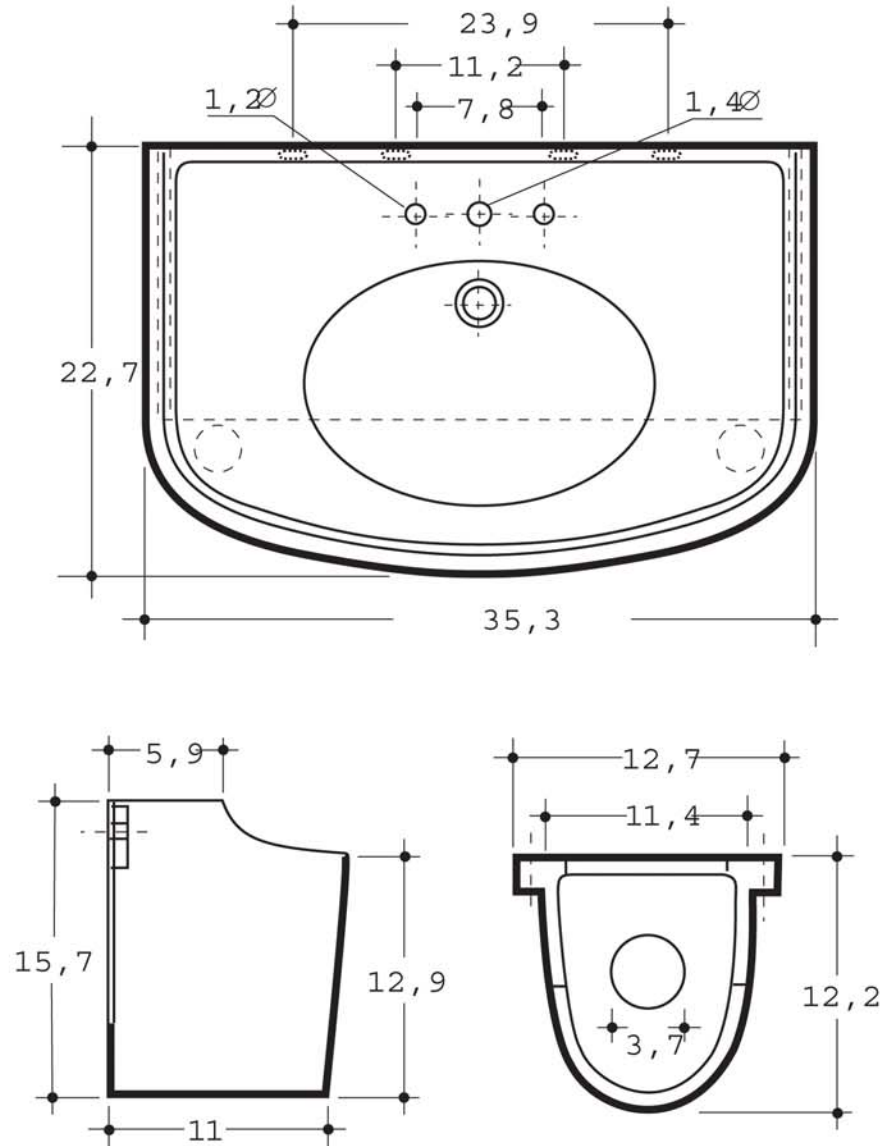

## CHINA SERIES

MODEL # BTZ34-SC200

\* All dimensions are in inches.