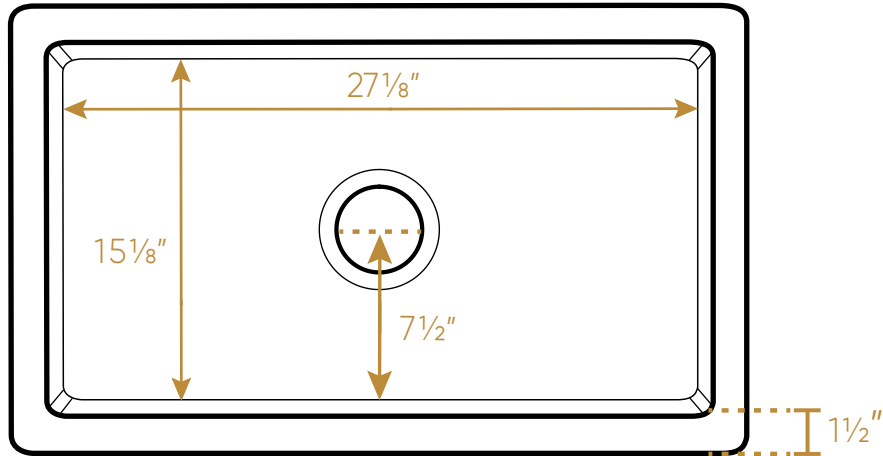

## WHRP3018-W

TOP

L x W x H

Overall Dimensions  
30" x 18" x 10"

Inside Bowl Dimensions  
27 1/8" x 15 1/8" x 9 1/8"

132 lbs.

As Whitehaus Collection Farmhaus Fireclay Sinks are individually handmade, sink sizes can vary and all dimensions are approximate. We strongly recommend that your sink be supplied to your cabinetmaker prior to the fabrication of your kitchen cabinets and countertops. Cutouts are not to be made until they are checked against your sink. Whitehaus Collection recommends the use of a protective grid in the bottom of the sink to avoid potential scuffing from heavy-duty cookware.