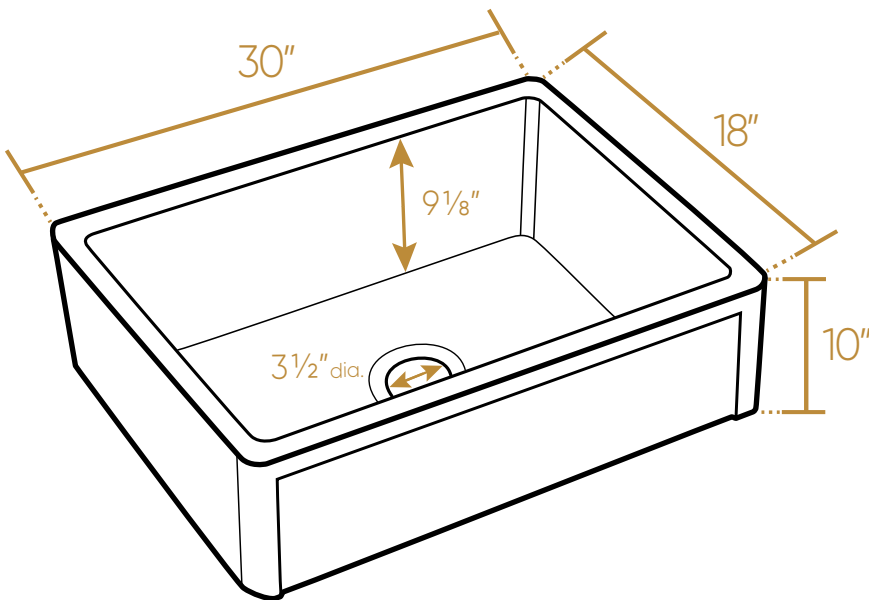

## WHRP3018-W

TOP

L x W x H

Overall Dimensions  
30" x 18" x 10"

Inside Bowl Dimensions  
27 1/8" x 15 1/8" x 9 1/8"

132 lbs.

As Whitehaus Collection Farmhaus Fireclay Sinks are individually handmade, sink sizes can vary and all dimensions are approximate. We strongly recommend that your sink be supplied to your cabinetmaker prior to the fabrication of your kitchen cabinets and countertops. Cutouts are not to be made until they are checked against your sink. Whitehaus Collection recommends the use of a protective grid in the bottom of the sink to avoid potential scuffing from heavy-duty cookware.