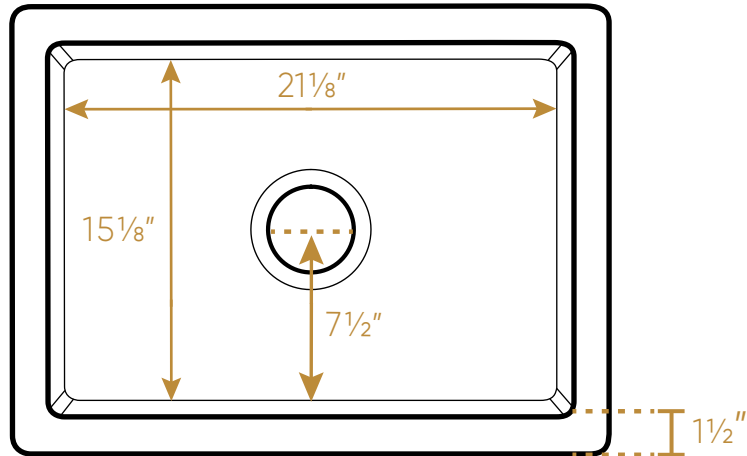

WHITEHAUS COLLECTION

WHRP2418-W

TOP

L x W x H

Overall Dimensions
24" x 18" x 10"

Inside Bowl Dimensions
21 1/8" x 15 1/8" x 9 1/8"

112 lbs.

As Whitehaus Collection Farmhaus Fireclay Sinks are individually handmade, sink sizes can vary and all dimensions are approximate. We strongly recommend that your sink be supplied to your cabinetmaker prior to the fabrication of your kitchen cabinets and countertops. Cutouts are not to be made until they are checked against your sink. Whitehaus Collection recommends the use of a protective grid in the bottom of the sink to avoid potential scuffing from heavy-duty cookware.