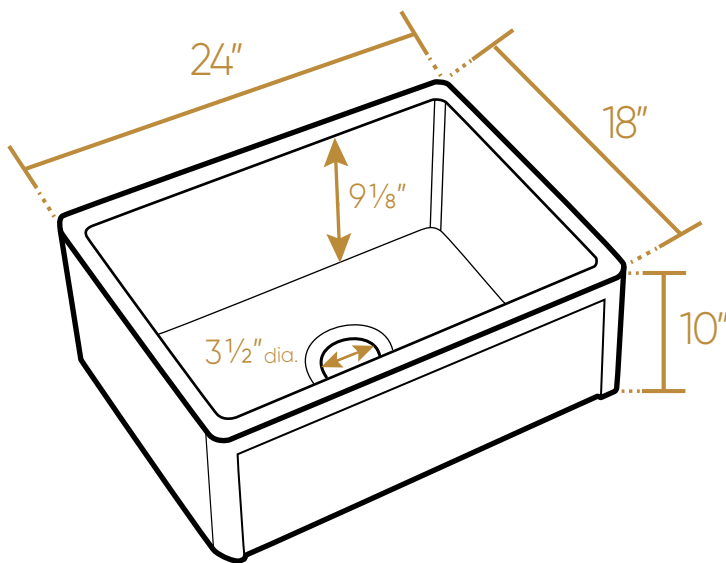

WHITEHAUS COLLECTION

WHRP2418-W

TOP

L x W x H

Overall Dimensions
24" x 18" x 10"

Inside Bowl Dimensions
21 1/8" x 15 1/8" x 9 1/8"

112 lbs.

As Whitehaus Collection Farmhaus Fireclay Sinks are individually handmade, sink sizes can vary and all dimensions are approximate. We strongly recommend that your sink be supplied to your cabinetmaker prior to the fabrication of your kitchen cabinets and countertops. Cutouts are not to be made until they are checked against your sink. Whitehaus Collection recommends the use of a protective grid in the bottom of the sink to avoid potential scuffing from heavy-duty cookware.