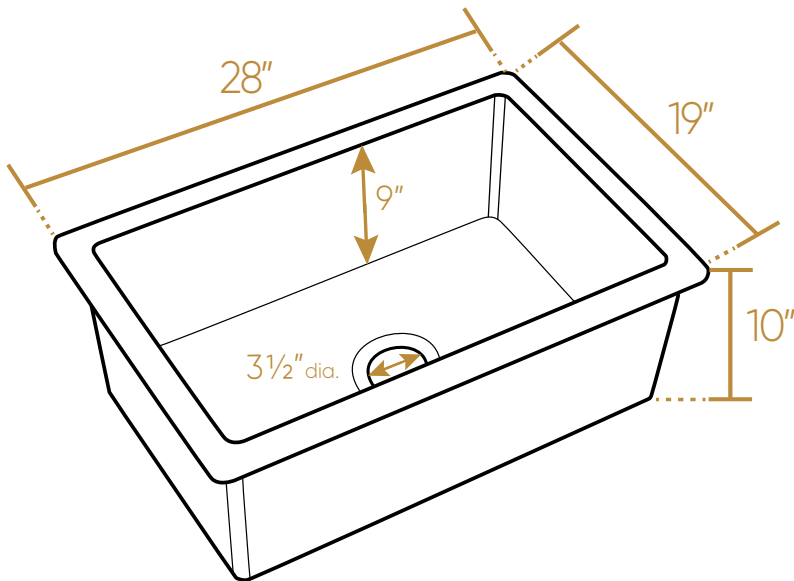

WHITEHAUS COLLECTION

WHUF2819

TOP

L x W x H

Overall Dimensions

28" x 19" x 10"

Inside Bowl Dimensions

25" x 16" x 9"

62 lbs.

As Whitehaus Collection Farmhaus Fireclay Sinks are individually handmade, sink sizes can vary and all dimensions are approximate. We strongly recommend that your sink be supplied to your cabinetmaker prior to the fabrication of your kitchen cabinets and countertops. Cutouts are not to be made until they are checked against your sink. Whitehaus Collection recommends the use of a protective grid in the bottom of the sink to avoid potential scuffing from heavy-duty cookware.