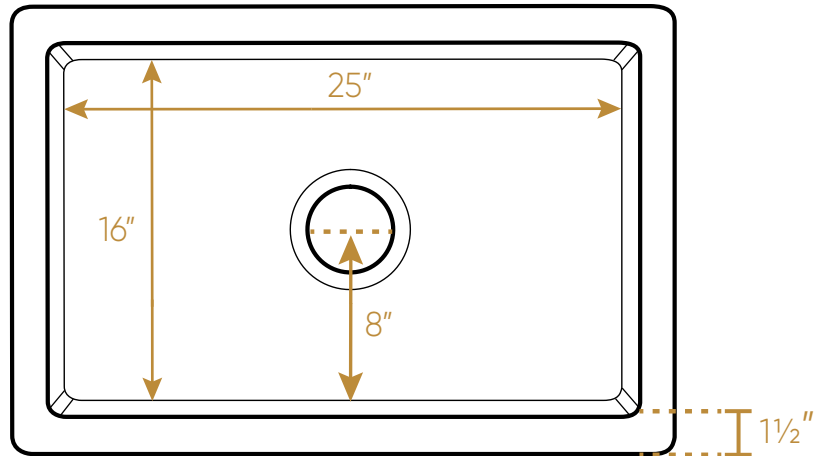

WHITEHAUS COLLECTION

WHUF2819

TOP

L x W x H

Overall Dimensions

28" x 19" x 10"

Inside Bowl Dimensions

25" x 16" x 9"

62 lbs.

As Whitehaus Collection Farmhaus Fireclay Sinks are individually handmade, sink sizes can vary and all dimensions are approximate. We strongly recommend that your sink be supplied to your cabinetmaker prior to the fabrication of your kitchen cabinets and countertops. Cutouts are not to be made until they are checked against your sink. Whitehaus Collection recommends the use of a protective grid in the bottom of the sink to avoid potential scuffing from heavy-duty cookware.