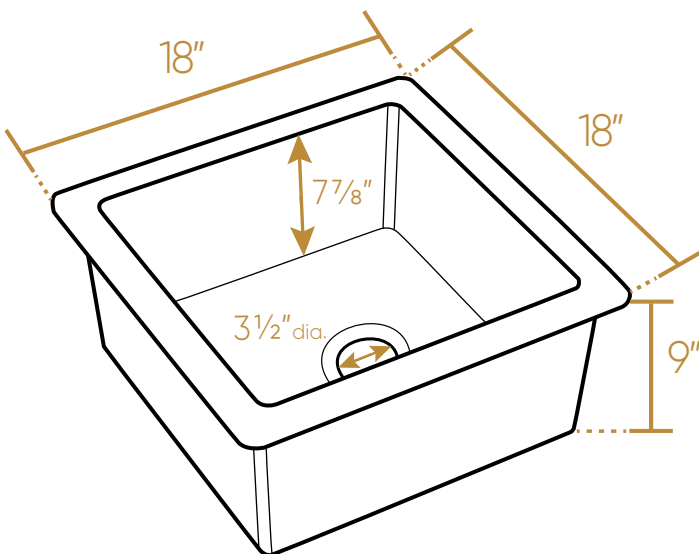

WHITEHAUS COLLECTION

WHUF1818

TOP

L x W x H

Overall Dimensions
18" x 18" x 9"

Inside Bowl Dimensions
15" x 15" x 7 7/8"

38 lbs.

As Whitehaus Collection Farmhaus Fireclay Sinks are individually handmade, sink sizes can vary and all dimensions are approximate. We strongly recommend that your sink be supplied to your cabinetmaker prior to the fabrication of your kitchen cabinets and countertops. Cutouts are not to be made until they are checked against your sink. Whitehaus Collection recommends the use of a protective grid in the bottom of the sink to avoid potential scuffing from heavy-duty cookware.