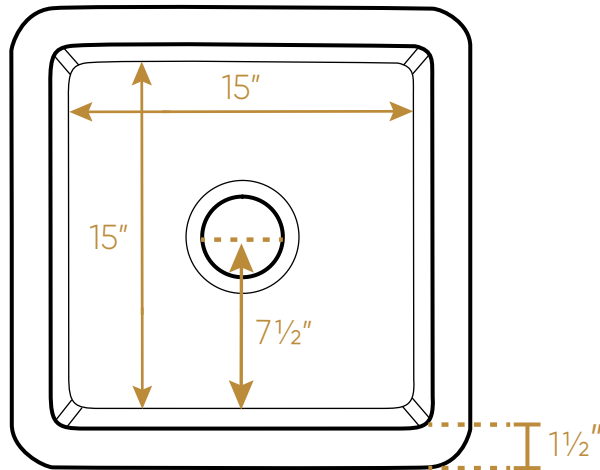

WHITEHAUS COLLECTION

WHUF1818

TOP

L x W x H

Overall Dimensions
18" x 18" x 9"

Inside Bowl Dimensions
15" x 15" x 7 7/8"

38 lbs.

As Whitehaus Collection Farmhaus Fireclay Sinks are individually handmade, sink sizes can vary and all dimensions are approximate. We strongly recommend that your sink be supplied to your cabinetmaker prior to the fabrication of your kitchen cabinets and countertops. Cutouts are not to be made until they are checked against your sink. Whitehaus Collection recommends the use of a protective grid in the bottom of the sink to avoid potential scuffing from heavy-duty cookware.