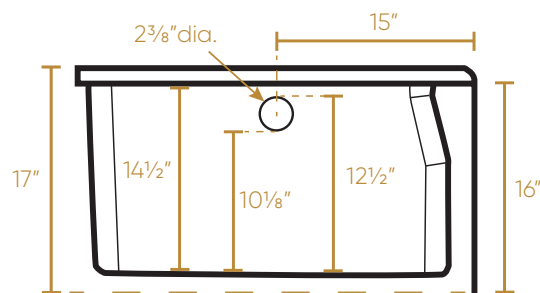

WHITEHAUS COLLECTION

WHAB6030-L-WH

Capacity: 59.03 gallons (223L)
Weight: 99lbs. with a solid bottom

Dimensions: L x W x H
Overall: 60" x 30" x 17"
Basin Area (top): 55 1/2" x 25 1/2"
Basin Area (bottom): 46 3/4" x 26 1/8"

SIDE

LIVE WITH STYLE!