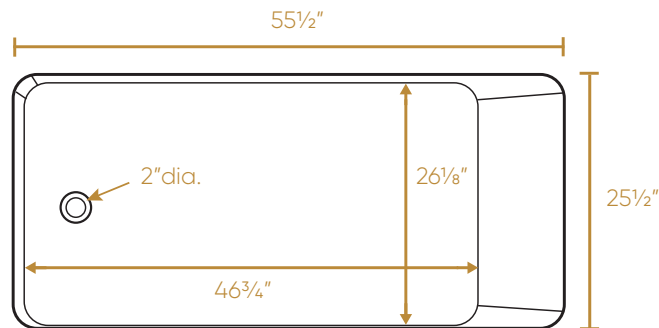

WHITEHAUS COLLECTION

WHAB6030-L-WH

TOP

Capacity: 59.03 gallons (223L)
Weight: 99lbs. with a solid bottom

Dimensions: L x W x H
Overall: 60" x 30" x 17"
Basin Area (top): 55 1/2" x 25 1/2"
Basin Area (bottom): 46 3/4" x 26 1/8"