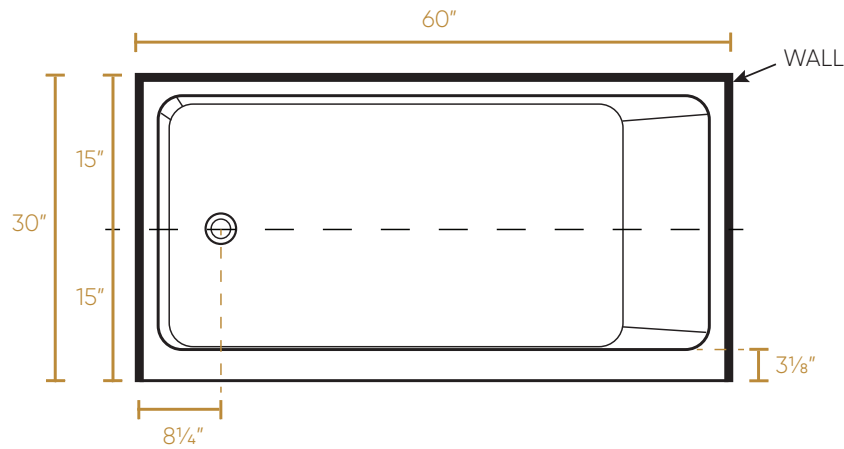

WHITEHAUS COLLECTION

WHAB6030-L-WH

TOP

Capacity: 59.03 gallons (223L)
Weight: 99lbs. with a solid bottom

Dimensions: L x W x H
Overall: 60" x 30" x 17"
Basin Area (top): 55 1/2" x 25 1/2"
Basin Area (bottom): 46 3/4" x 26 1/8"