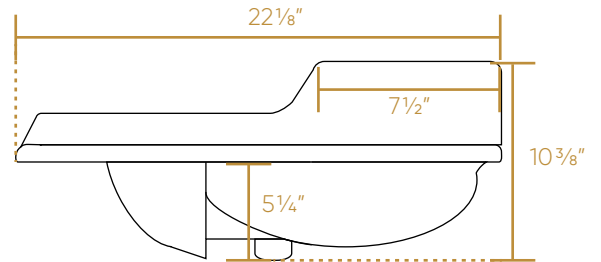

WHITEHAUS COLLECTION

AR874-MNSLEN

TOP

BOTTOM

SIDE

FRONT

BACK

NOTE: Available with a widespread (3H) or single-hole (1H) faucet drilling.