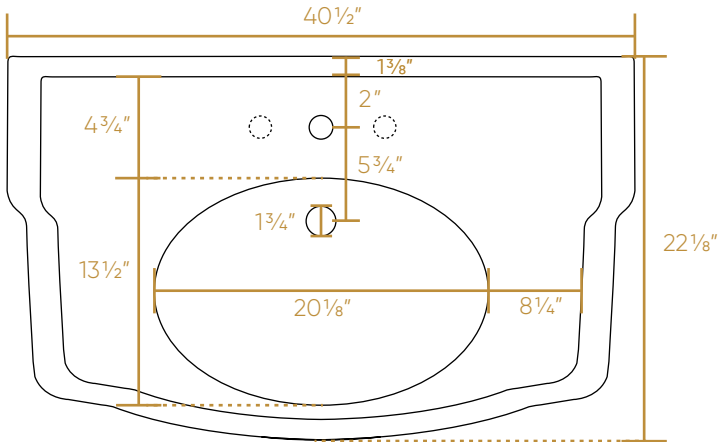

WHITEHAUS COLLECTION

AR874-MNSLEN

TOP

BOTTOM

SIDE

FRONT

BACK

NOTE: Available with a widespread (3H) or single-hole (1H) faucet drilling.