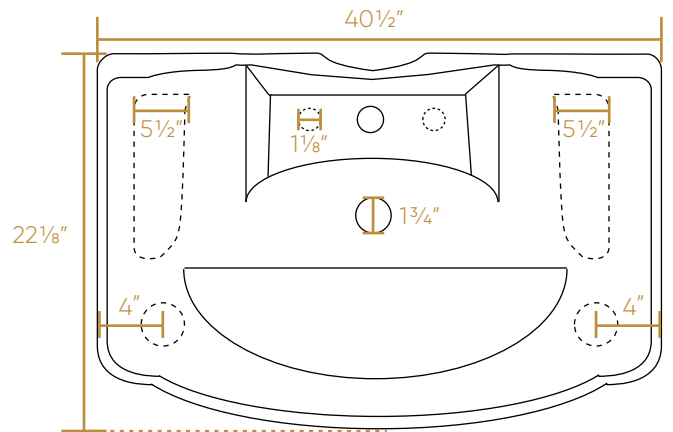

WHITEHAUS COLLECTION

AR874-MNSLEN

TOP

BOTTOM

SIDE

FRONT

BACK

NOTE: Available with a widespread (3H) or single-hole (1H) faucet drilling.