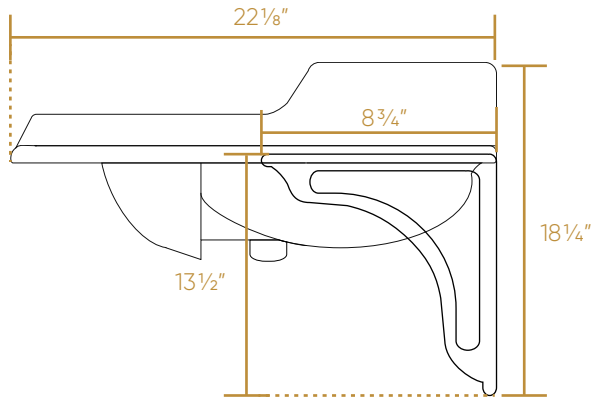

WHITEHAUS COLLECTION

AR874-MNSLEN

TOP

BOTTOM

SIDE

FRONT

BACK

NOTE: Available with a widespread (3H) or single-hole (1H) faucet drilling.