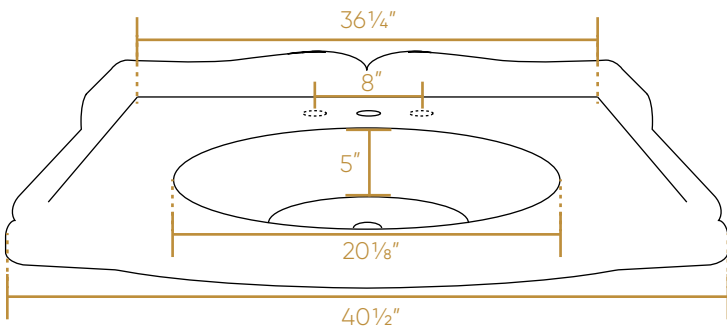

WHITEHAUS COLLECTION

AR874-MNSLEN

TOP

BOTTOM

SIDE

FRONT

BACK

NOTE: Available with a widespread (3H) or single-hole (1H) faucet drilling.