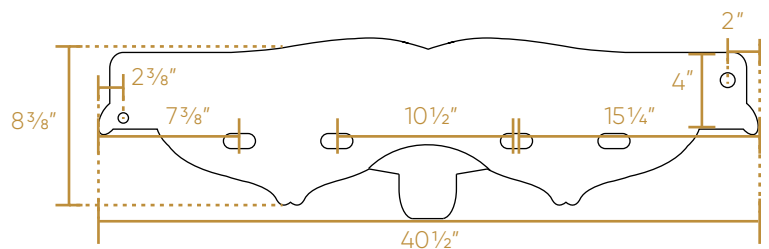

WHITEHAUS COLLECTION

AR874-MNSLEN

TOP

BOTTOM

SIDE

FRONT

BACK

NOTE: Available with a widespread (3H) or single-hole (1H) faucet drilling.