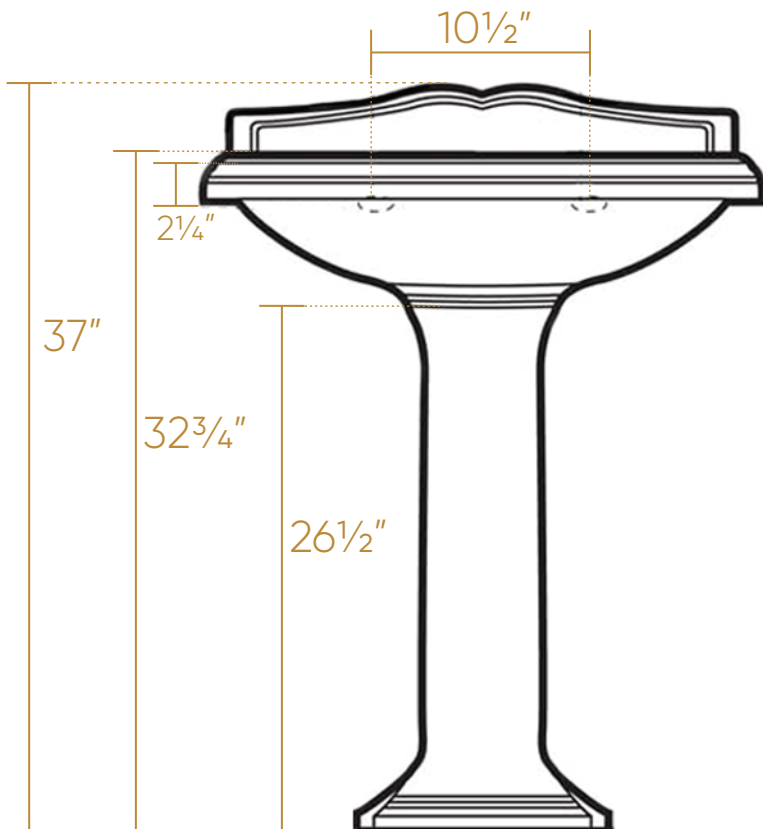

## AR824-AR805

L x W x H

Overall Dimensions

26" x 21 1/4" x 37"

Inside Dimensions

18 1/2" x 12" x 6"

NOTE: Available with a widespread (3H)  
or single-hole (1H) faucet drilling.

LIVE WITH STYLE!