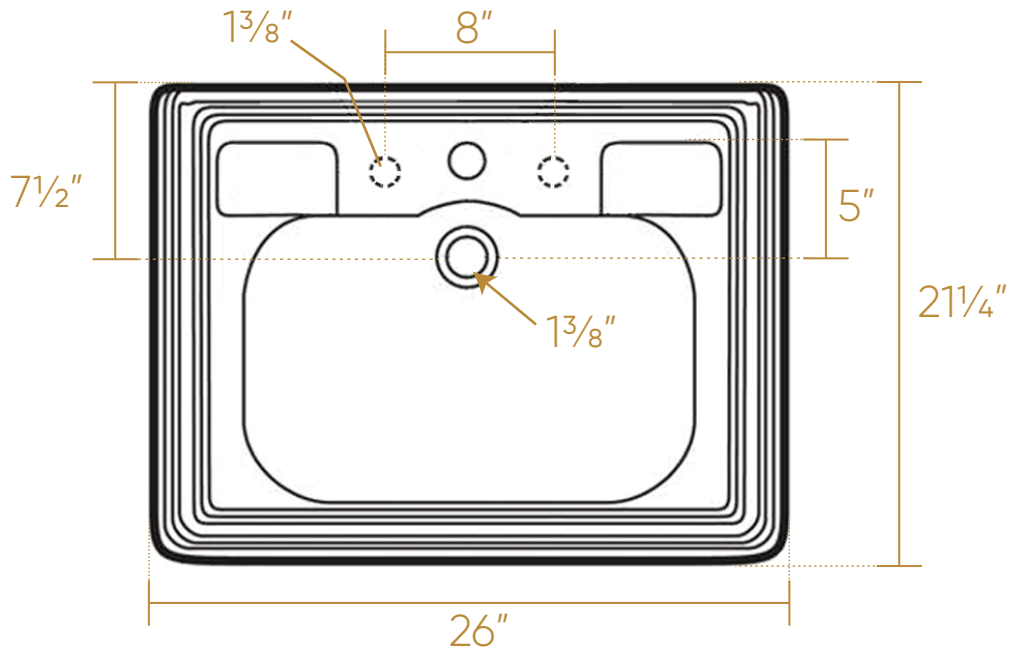

## AR824-AR805

L x W x H

Overall Dimensions

26" x 21 1/4" x 37"

Inside Dimensions

18 1/2" x 12" x 6"

NOTE: Available with a widespread (3H)  
or single-hole (1H) faucet drilling.

LIVE WITH STYLE!