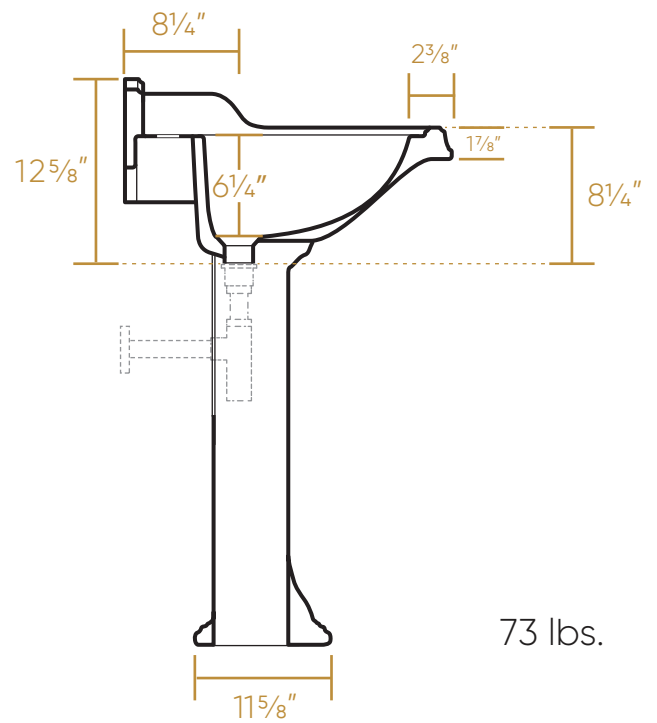

## AR824-AR805

TOP

FRONT

BACK

SIDE

73 lbs.

NOTE: Available with a widespread (3H) or single-hole (1H) faucet drilling.

LIVE WITH STYLE!