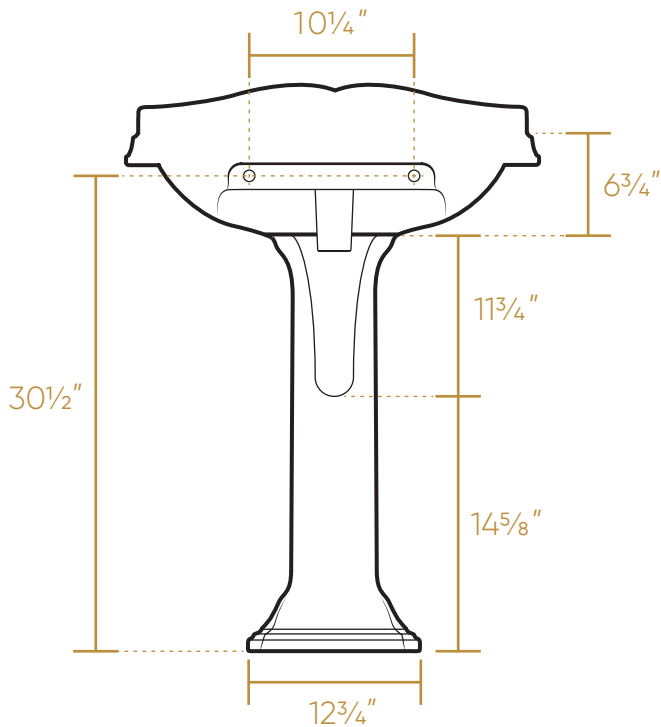

## AR824-AR805

TOP

FRONT

BACK

SIDE

73 lbs.

NOTE: Available with a widespread (3H) or single-hole (1H) faucet drilling.

LIVE WITH STYLE!