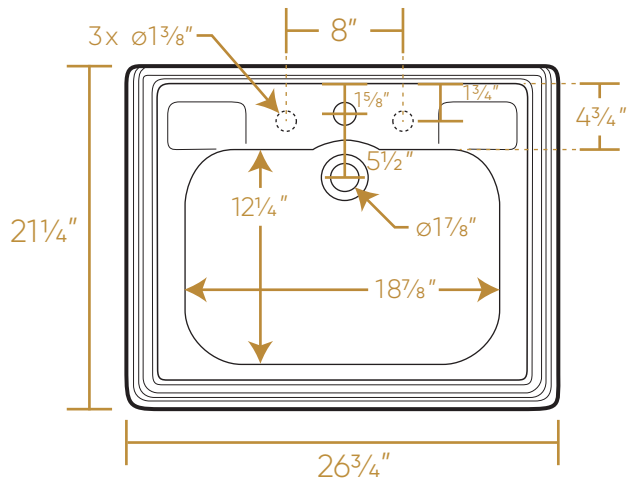

## AR824-AR805

TOP

FRONT

BACK

SIDE

73 lbs.

NOTE: Available with a widespread (3H) or single-hole (1H) faucet drilling.

LIVE WITH STYLE!