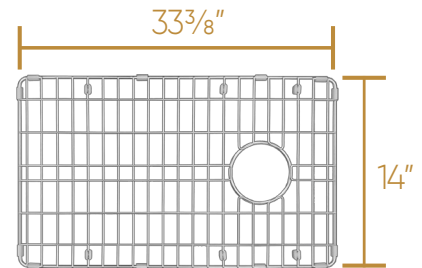

WHITEHAUS

COLLECTION

WHLW3619

TOP

Cutting Board
Thickness: 1"

Stainless Steel Grid
Height: 1"

L x W x H

Overall Dimensions

36" x 19" x 10"

Inside Bowl Dimensions

34 1/2" x 17 1/2" x 9"

106 lbs.

As Whitehaus Collection® Farmhaus Fireclay Sinks are individually handmade, sink sizes can vary and all dimensions are approximate. We strongly recommend that your sink be supplied to your cabinetmaker prior to the fabrication of your kitchen cabinets and countertops. Cutouts are not to be made until they are checked against your sink. Whitehaus Collection® recommends the use of a protective grid in the bottom of the sink to avoid potential scuffing from heavy-duty cookware.