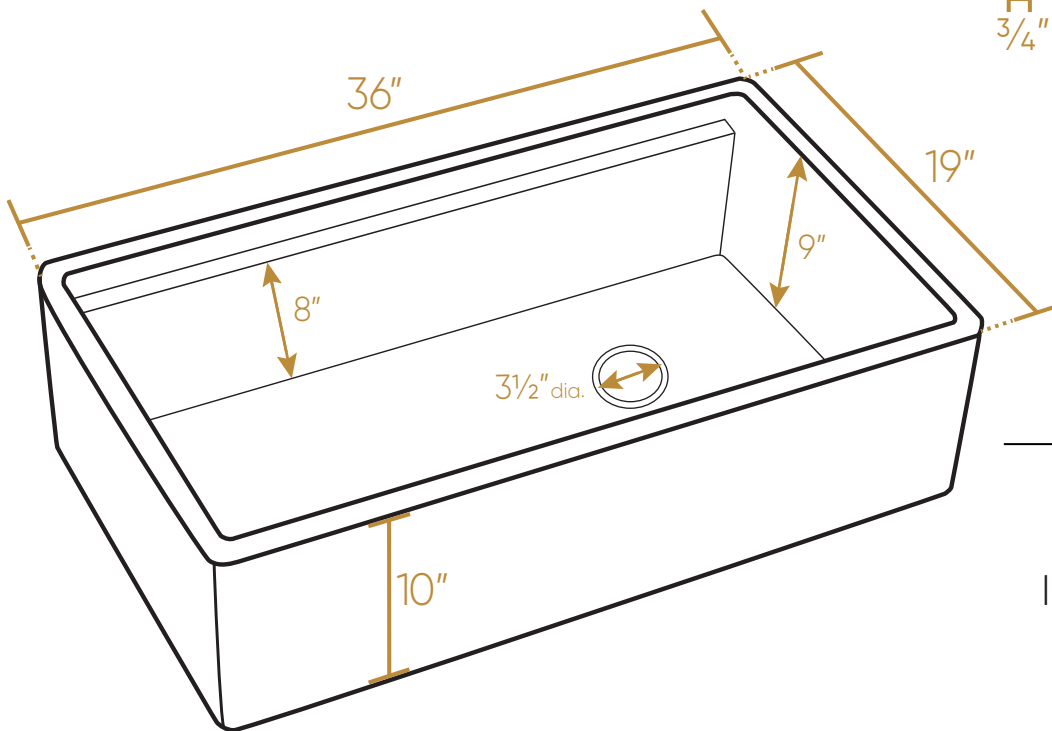

WHITEHAUS

COLLECTION

WHLW3619

TOP

Cutting Board
Thickness: 1"

Stainless Steel Grid
Height: 1"

L x W x H

Overall Dimensions

36" x 19" x 10"

Inside Bowl Dimensions

34 1/2" x 17 1/2" x 9"

106 lbs.

As Whitehaus Collection® Farmhaus Fireclay Sinks are individually handmade, sink sizes can vary and all dimensions are approximate. We strongly recommend that your sink be supplied to your cabinetmaker prior to the fabrication of your kitchen cabinets and countertops. Cutouts are not to be made until they are checked against your sink. Whitehaus Collection® recommends the use of a protective grid in the bottom of the sink to avoid potential scuffing from heavy-duty cookware.