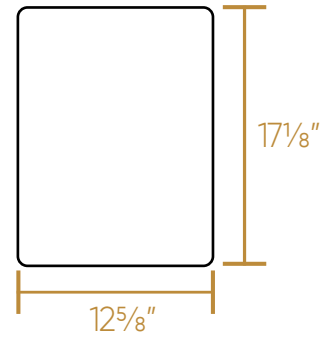

WHITEHAUS

COLLECTION

WHLW3619

TOP

Cutting Board
Thickness: 1"

Stainless Steel Grid
Height: 1"

L x W x H

Overall Dimensions

36" x 19" x 10"

Inside Bowl Dimensions

34 1/2" x 17 1/2" x 9"

106 lbs.

As Whitehaus Collection® Farmhaus Fireclay Sinks are individually handmade, sink sizes can vary and all dimensions are approximate. We strongly recommend that your sink be supplied to your cabinetmaker prior to the fabrication of your kitchen cabinets and countertops. Cutouts are not to be made until they are checked against your sink. Whitehaus Collection® recommends the use of a protective grid in the bottom of the sink to avoid potential scuffing from heavy-duty cookware.