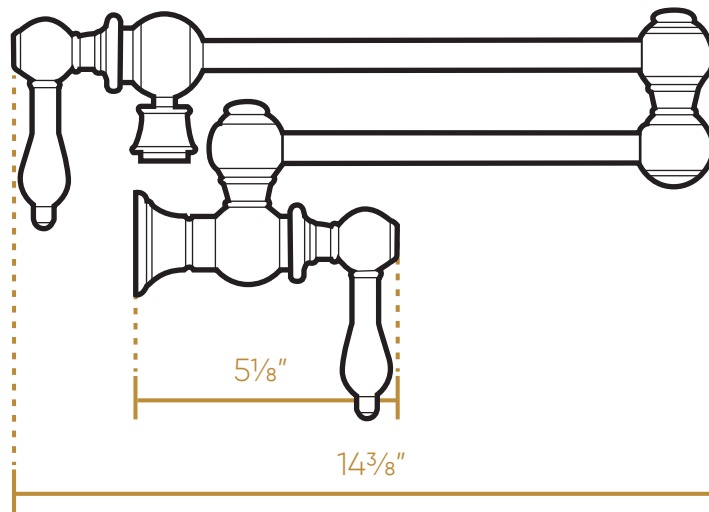

WHITEHAUS
COLLECTION

WHKPFLV3-9550-NT

Spout Reach: 21 1/2"

Overall Height: 8 1/2"

10 lbs.

LIVE WITH STYLE!