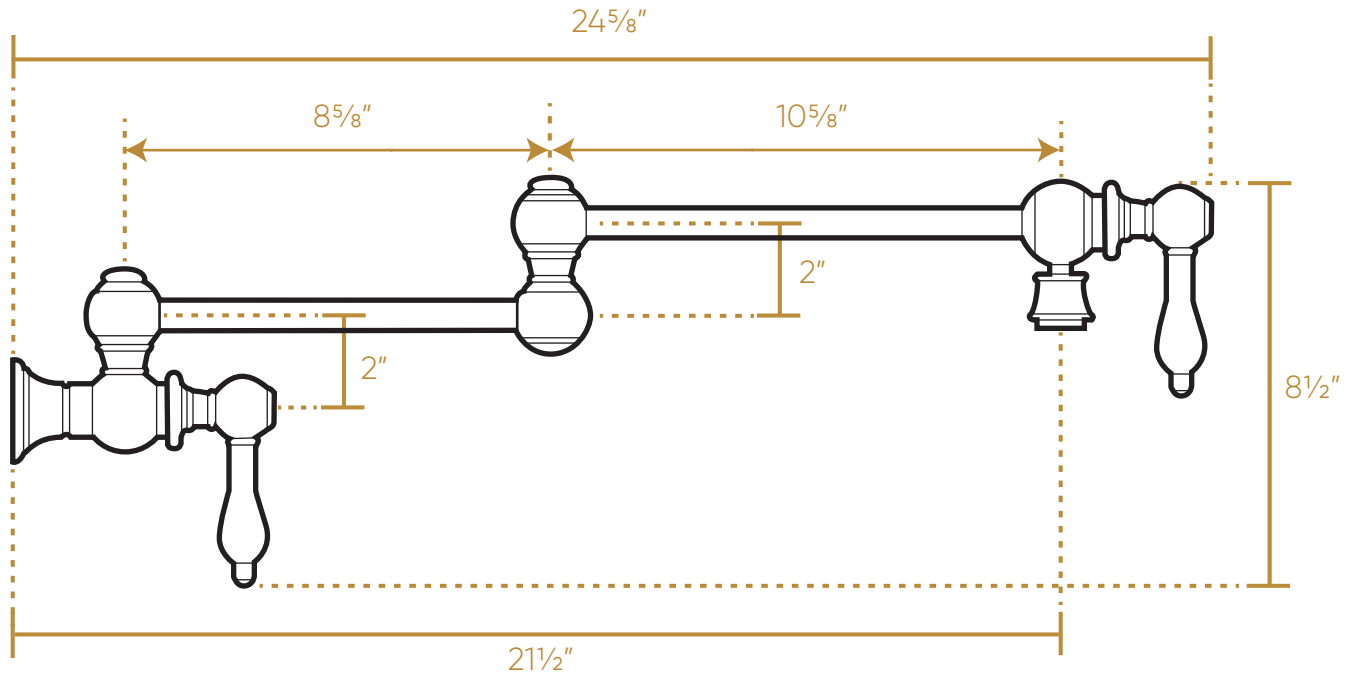

WHITEHAUS
COLLECTION

WHKPFLV3-9550-NT

Spout Reach: 21 1/2"

Overall Height: 8 1/2"

10 lbs.

LIVE WITH STYLE!