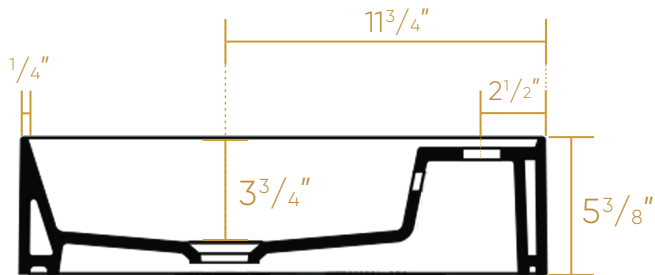

WHITEHAUS COLLECTION

B-AG50

TOP

SIDE

L x W x H

Overall Dimensions
19 1/2" x 10 3/4" x 5 3/8"

Inside Bowl Dimensions
14 3/4" x 10 1/8" x 3 3/4"

22 lbs.