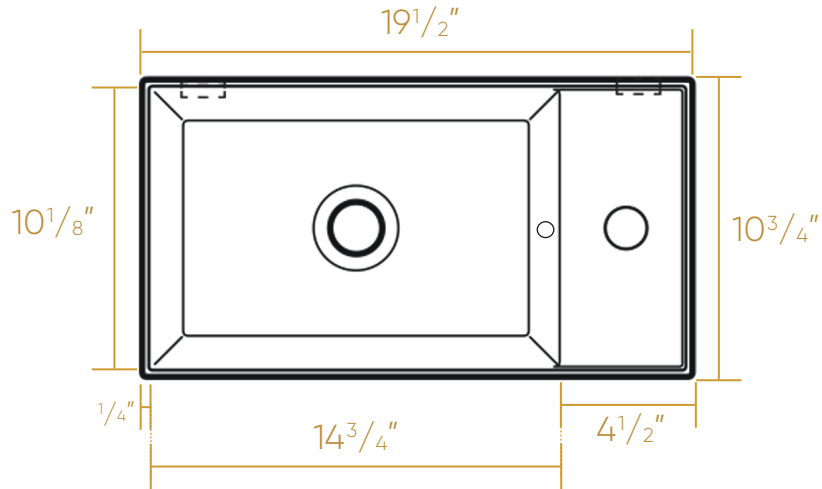

WHITEHAUS COLLECTION

B-AG50

TOP

SIDE

L x W x H

Overall Dimensions
19 1/2" x 10 3/4" x 5 3/8"

Inside Bowl Dimensions
14 3/4" x 10 1/8" x 3 3/4"

22 lbs.