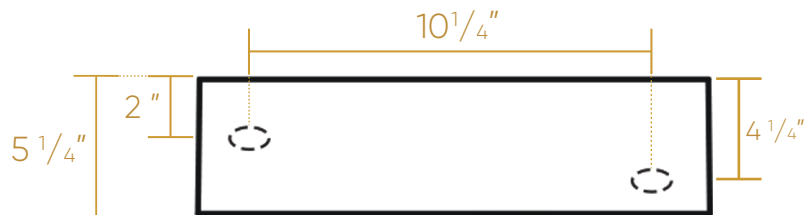

WHITEHAUS COLLECTION

B-AG50

L x W x H

Overall Dimensions
19 1/2" x 10 3/4" x 5 3/8"

Inside Bowl Dimensions
14 3/4" x 10 1/8" x 3 3/4"

22 lbs.

BACK

LIVE WITH STYLE!