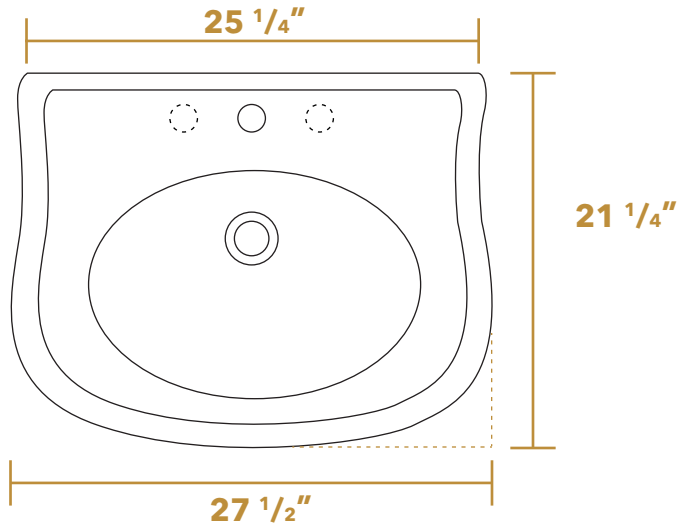

LA10-LA03

Inside Bowl Dimensions
19" x 13 1/2" x 6 1/4"

TOP

FRONT

SIDE

LIVE WITH STYLE!