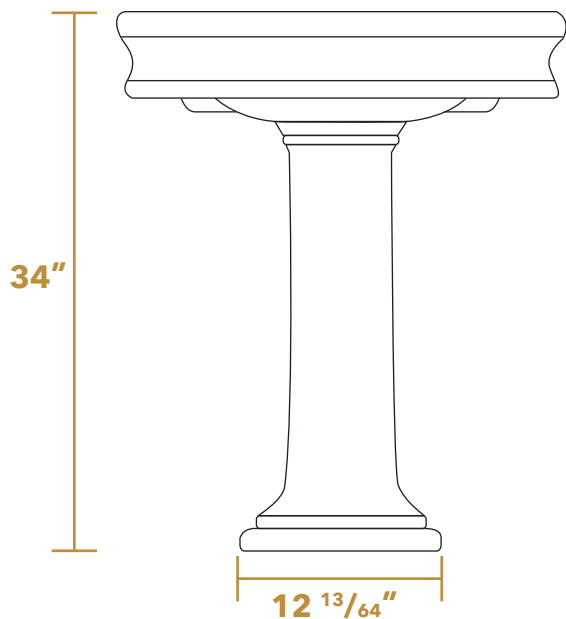

LA10-LA03

Inside Bowl Dimensions
19" x 13 1/2" x 6 1/4"

TOP

FRONT

SIDE

LIVE WITH STYLE!