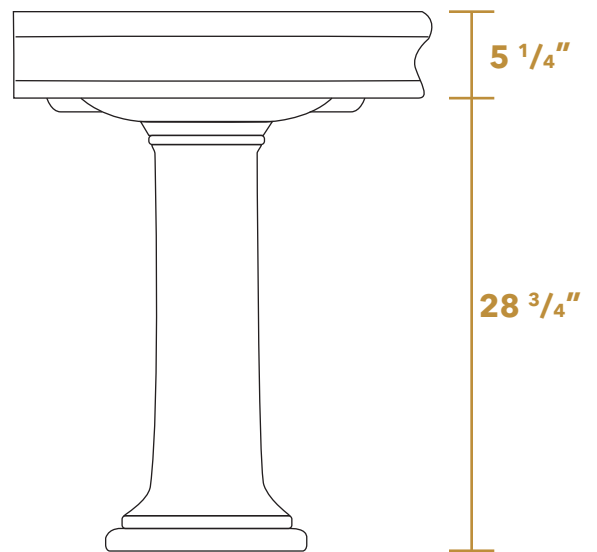

LA10-LA03

Inside Bowl Dimensions
19" x 13 1/2" x 6 1/4"

TOP

FRONT

SIDE

LIVE WITH STYLE!