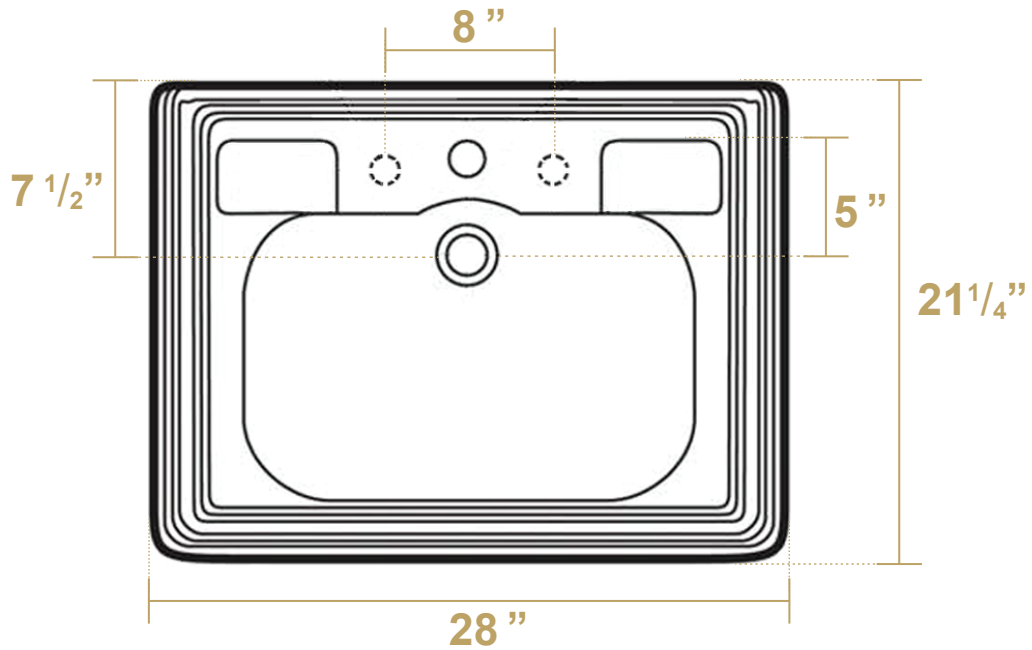

## Inside Dimensions

20 1/2" x 12" x 6"

**NOTE: Available with a widespread (3H) or single-hole (1H) faucet drilling.**

**LIVE WITH STYLE!**