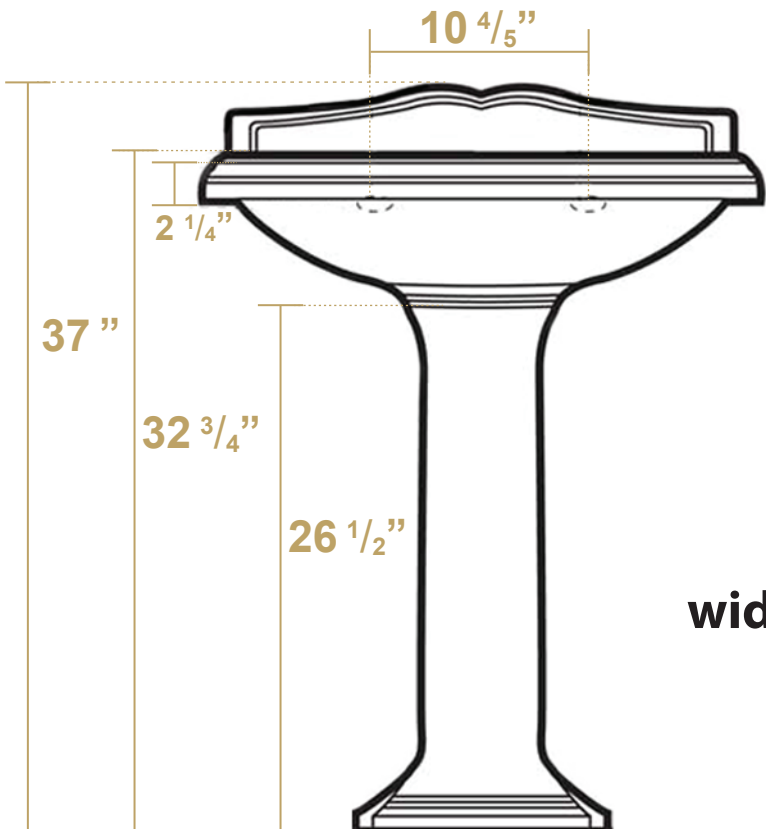

 Whitehaus®

**AR834-AR805**

## Inside Dimensions

20 1/2" x 12" x 6"

**NOTE: Available with a widespread (3H) or single-hole (1H) faucet drilling.**

**LIVE WITH STYLE!**