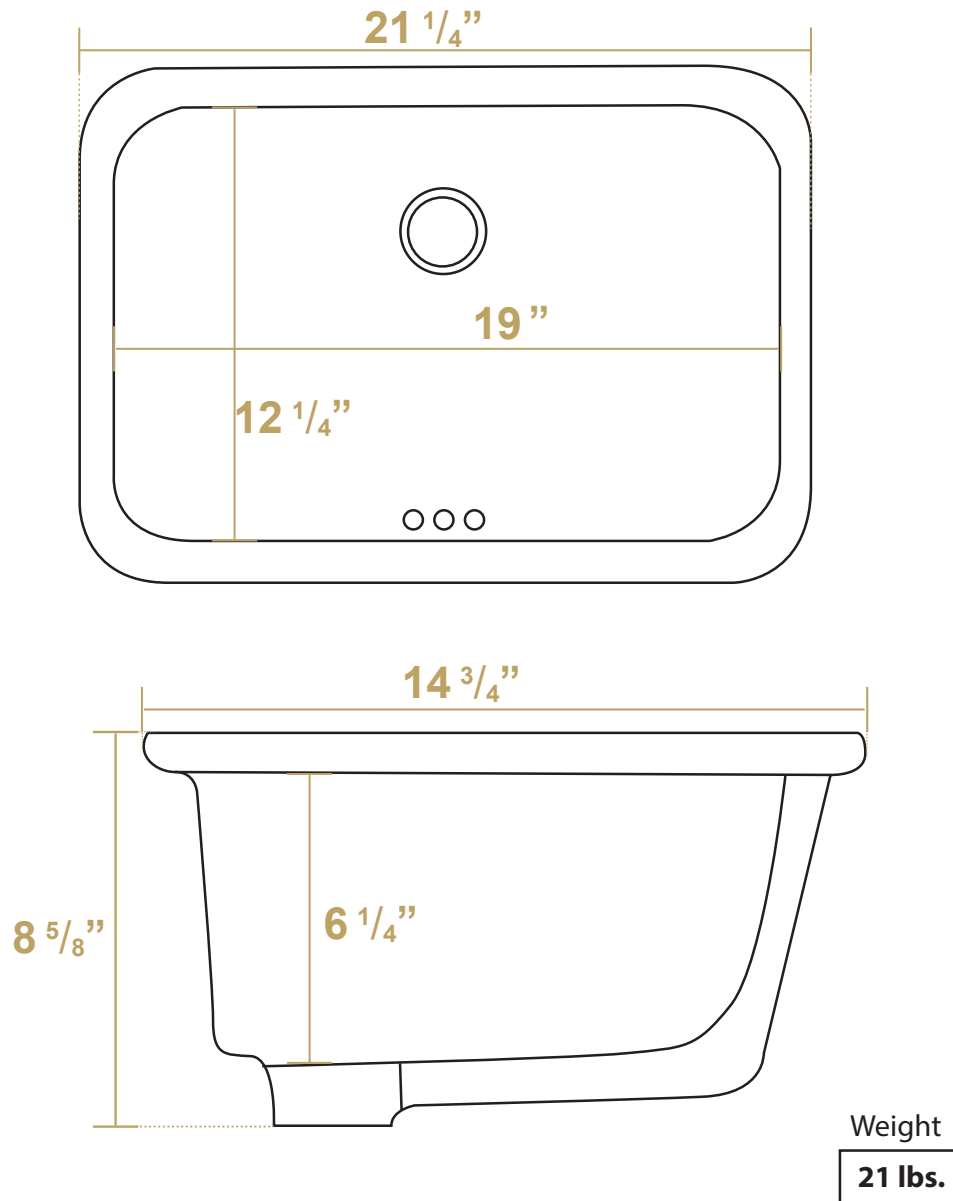

## Overall Dimensions

21 1/4" x 14 3/4" x 8 5/8"

## Inside Dimensions

19" x 12 1/4" x 6 1/4"

**LIVE WITH STYLE!**