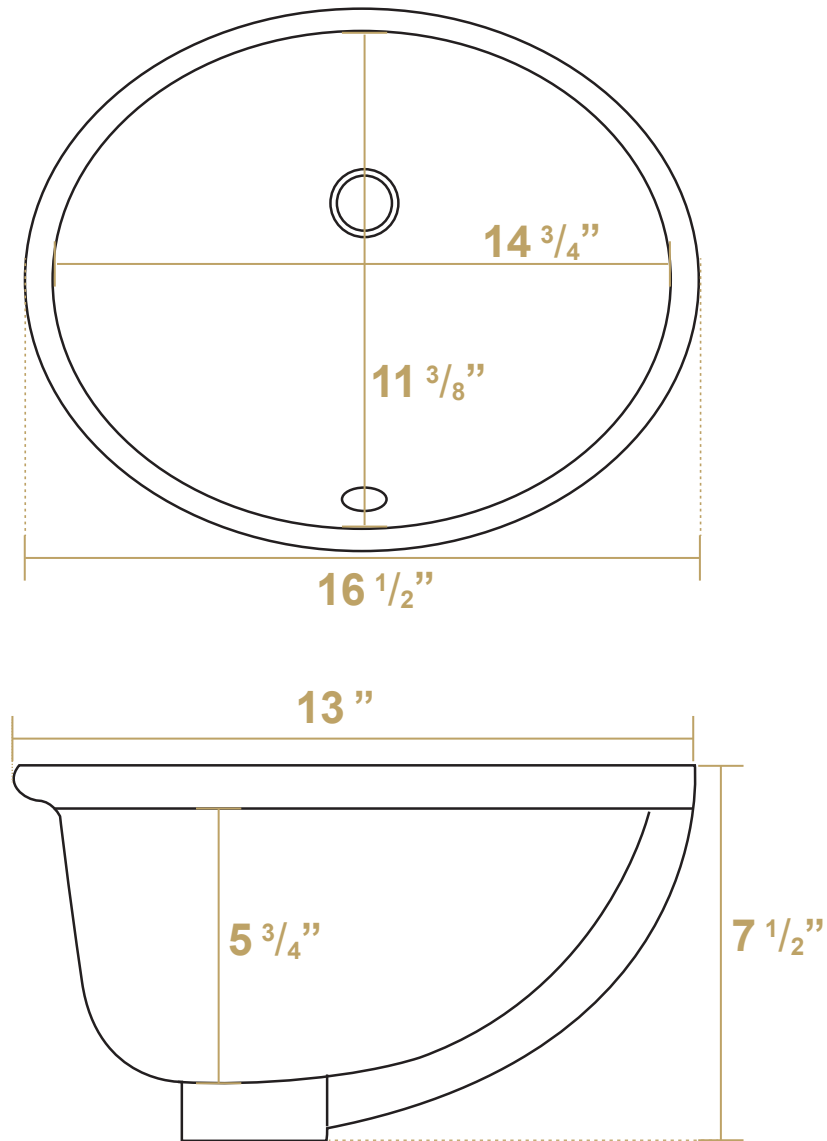

 Whitehaus®

WHU71001

Weight

11 lbs.

Overall Dimensions

16 1/2" x 13" x 7 1/2"

Inside Dimensions

14 3/4" x 11 3/8" x 5 3/4"