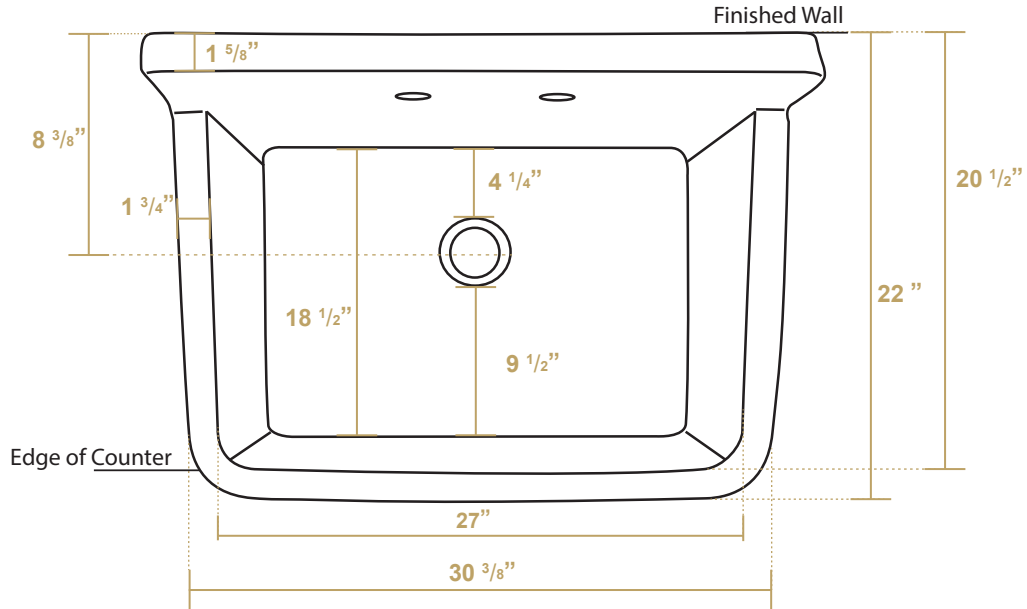

OFCH2230

75 lbs.

TOP

FRONT

Overall Dimensions

30 3/8" x 22" x 15"

Inside Bowl Dimensions

27" x 18 1/2" x 7 3/4"

As Whitehaus Collection® Farmhaus Fireclay Sinks are individually handmade, sink sizes can vary and all dimensions are approximate. We strongly recommend that your sink be supplied to your cabinetmaker prior to the fabrication of your kitchen cabinets and countertops. Cutouts are not to be made until they are checked against your sink.