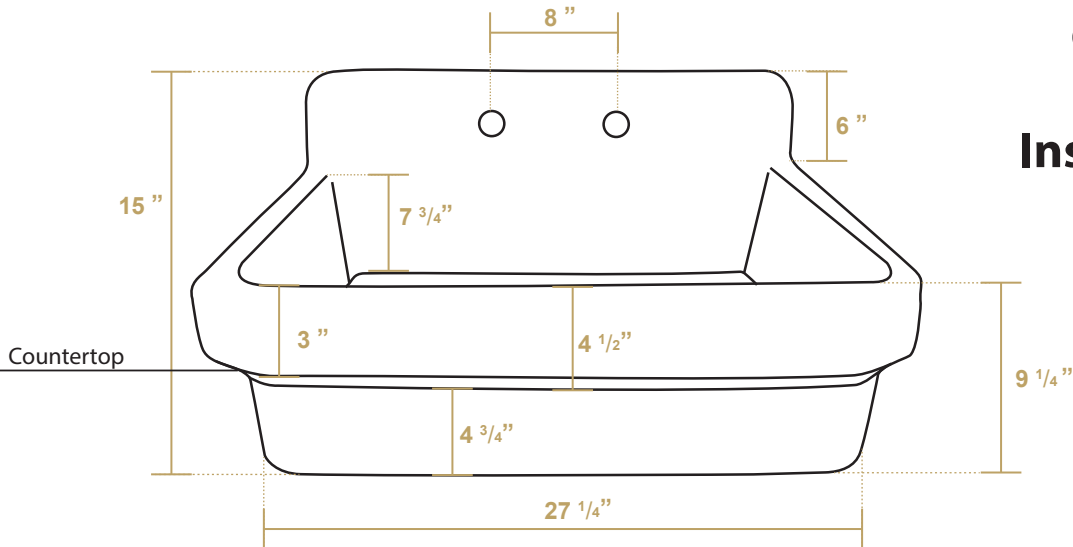

OFCH2230

75 lbs.

TOP

FRONT

Overall Dimensions

30 3/8" x 22" x 15"

Inside Bowl Dimensions

27" x 18 1/2" x 7 3/4"

As Whitehaus Collection® Farmhaus Fireclay Sinks are individually handmade, sink sizes can vary and all dimensions are approximate. We strongly recommend that your sink be supplied to your cabinetmaker prior to the fabrication of your kitchen cabinets and countertops. Cutouts are not to be made until they are checked against your sink.