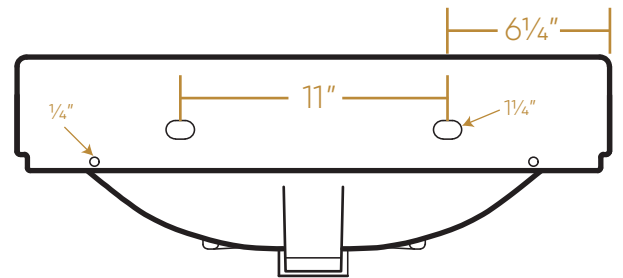

WHITEHAUS COLLECTION

B1112L-P

FRONT

SIDE

TOP

BACK

LIVE WITH STYLE!

P.O. Box 26064, West Haven, CT USA 06516 • [Toll Free Phone]: 800.527.6690
info@whitehauscollection.com • whitehauscollection.com