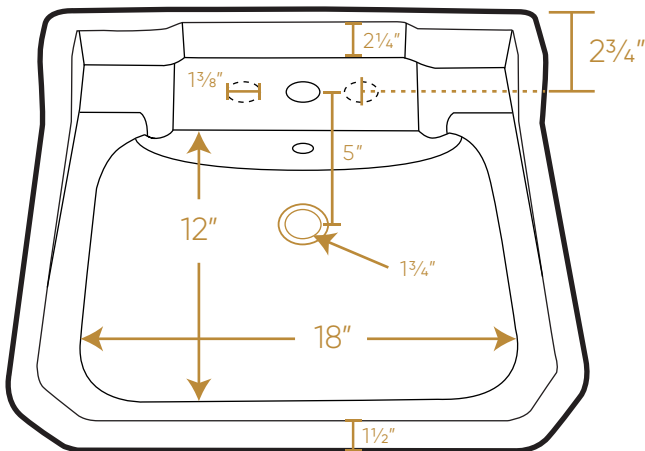

WHITEHAUS COLLECTION

B1112L-P

FRONT

SIDE

TOP

BACK

LIVE WITH STYLE!

P.O. Box 26064, West Haven, CT USA 06516 • [Toll Free Phone]: 800.527.6690
info@whitehauscollection.com • whitehauscollection.com