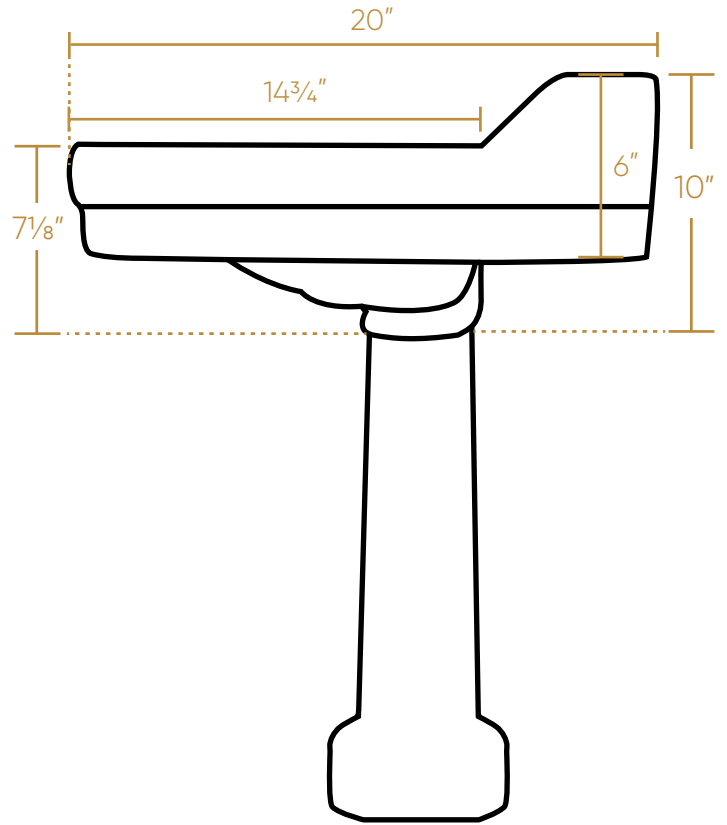

WHITEHAUS COLLECTION

B1112L-P

FRONT

SIDE

TOP

BACK

LIVE WITH STYLE!

P.O. Box 26064, West Haven, CT USA 06516 • [Toll Free Phone]: 800.527.6690
info@whitehauscollection.com • whitehauscollection.com