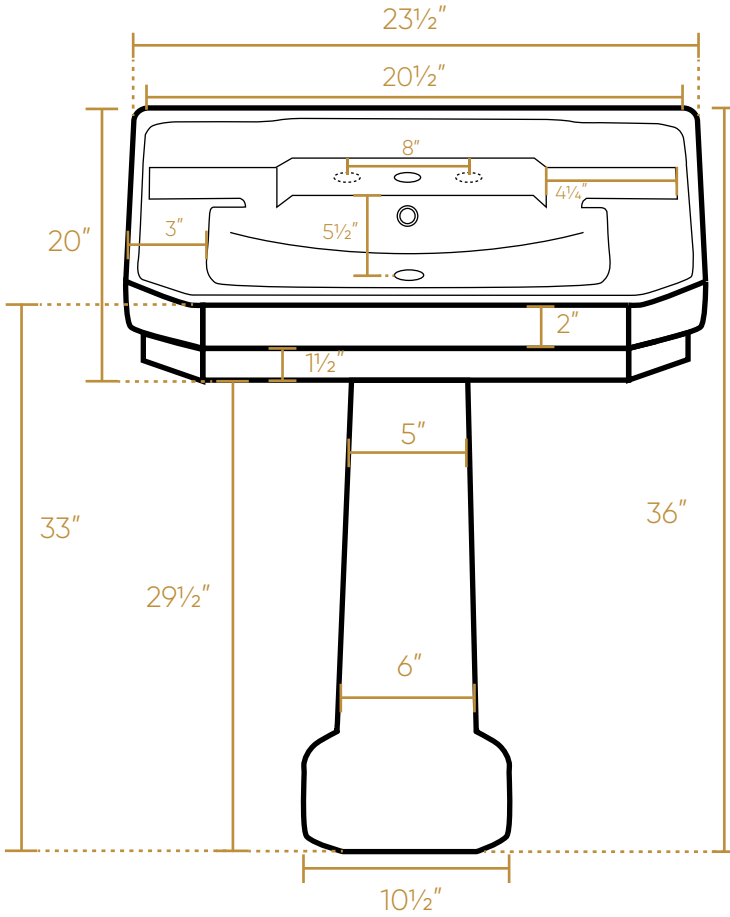

WHITEHAUS COLLECTION

B1112L-P

FRONT

SIDE

TOP

BACK

LIVE WITH STYLE!

P.O. Box 26064, West Haven, CT USA 06516 • [Toll Free Phone]: 800.527.6690
info@whitehauscollection.com • whitehauscollection.com